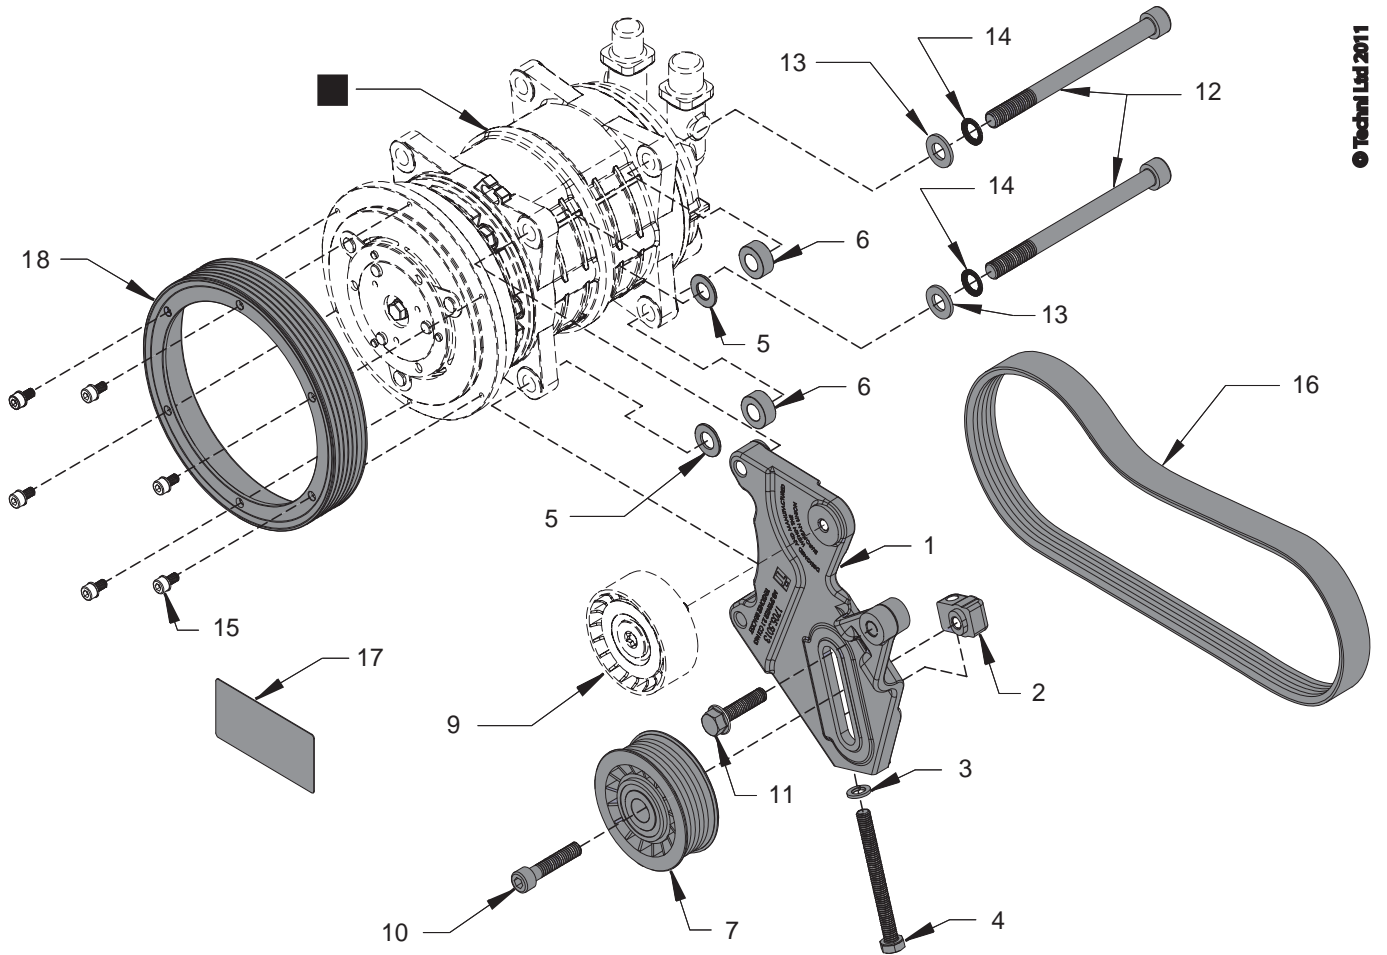

Compressor Mount Kit - CMK Speed Limited

MB Sprinter 2.1 CDI OM651 DE22LA N63 Option

KIT NOS	DESCRIPTION	COMPRESSOR SPEED	NOTE
0500.6072	CMK - MB Sprinter 2.1 CDI OM651 DE22LA N63 Option	3560 @ MAX PS	Seltec / QUE 13/15/16

© Techni Ltd 2011

Seltec / QUE compressors only

Compressor Kits - Speed Limited

MB Sprinter 2.1 CDI OM651 DE22LA N63 Option

KIT NOS	DESCRIPTION	COMPRESSOR SPEED	NOTE
0593.6072	Compressor Kit QP13 - MB Sprinter 2.1 CDI OM651 DE22LA N63 Option	3560 @ MAX PS	QUE QP-13 Included
0595.6072	Compressor Kit QP15 - MB Sprinter 2.1 CDI OM651 DE22LA N63 Option	3560 @ MAX PS	QUE QP-15 Included
0596.6072	Compressor Kit QP16 - MB Sprinter 2.1 CDI OM651 DE22LA N63 Option	3560 @ MAX PS	QUE QP-16 Included
0513.6072	Compressor Kit TM13 - MB Sprinter 2.1 CDI OM651 DE22LA N63 Option	3560 @ MAX PS	SELTEC QP-13 Included
0515.6072	Compressor Kit TM15 - MB Sprinter 2.1 CDI OM651 DE22LA N63 Option	3560 @ MAX PS	SELTEC QP-15 Included
0516.6072	Compressor Kit TM16 - MB Sprinter 2.1 CDI OM651 DE22LA N63 Option	3560 @ MAX PS	SELTEC QP-16 Included