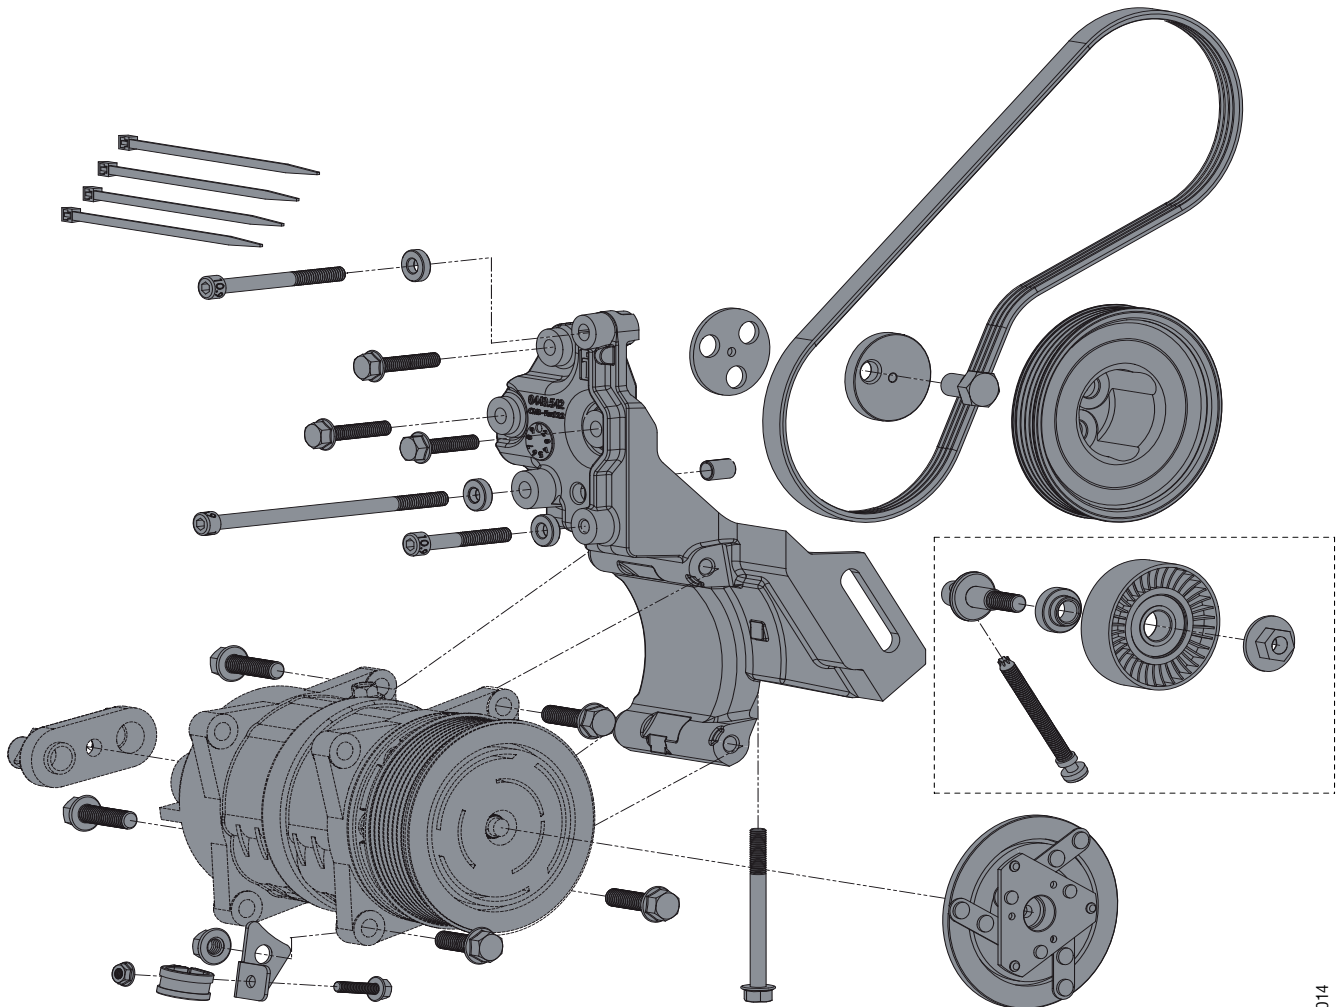

Compressor Mount Kit - 404a Applications

Ford All-New Transit RWD 2.2L Euro 5b+/6 (+AC) 04.2014>

Model Type : V363 RWD

Engine Type : 2.2L 4Cyl / Puma Stage 5/6 (Euro 5b+/6)

Engine Power : 100, 125, 155PS

KIT NOS	DESCRIPTION	COMPRESSOR
0500.7362	CMK SP - Ford All-New Transit RWD 2.2L Euro 5b+/6 (+AC) 04.2014>	SELTEC/QUE TM/QP13, 15, 16 / SD7H15 / SP15

© Techni Ltd 2014

Recommended Compressors

	TM-13	TM-15	TM-16	QP-13	QP-15	QP-16	SD7H15	SP15
Comp No.	0381.0412	0381.0032	0381.0512	0391.0412	0391.0032	0391.0512	0370.0080	0310.0011
OE No.	-	488.45322	488.46322	-	QP15-1340	-	8256	015201/1
Mounting	Ear	Ear	Ear	Ear	Ear	Ear	Ear	Ear
Rotor	8PV	8PV	8PV	8PV	8PV	8PV	8PV	8PV
GL	46.55	46.55	46.55	46.55	46.55	46.55	46.55	50.1
Armature	SL	SL	SL	SL	SL	SL	SL	SL
Diameter	123	123	123	123	123	123	123	122.4
Voltage	12	12	12	12	12	12	12	12
Orientation	H	H	H	H	H	H	H	H
Fitting	3/4 x 7/8	3/4 x 7/8	3/4 x 7/8	3/4 x 7/8	3/4 x 7/8	3/4 x 7/8	3/4 x 7/8	1-14 UNF-2A
Manifold	Bolt	Bolt	Bolt	Bolt	Bolt	Bolt	Mono	Bolt