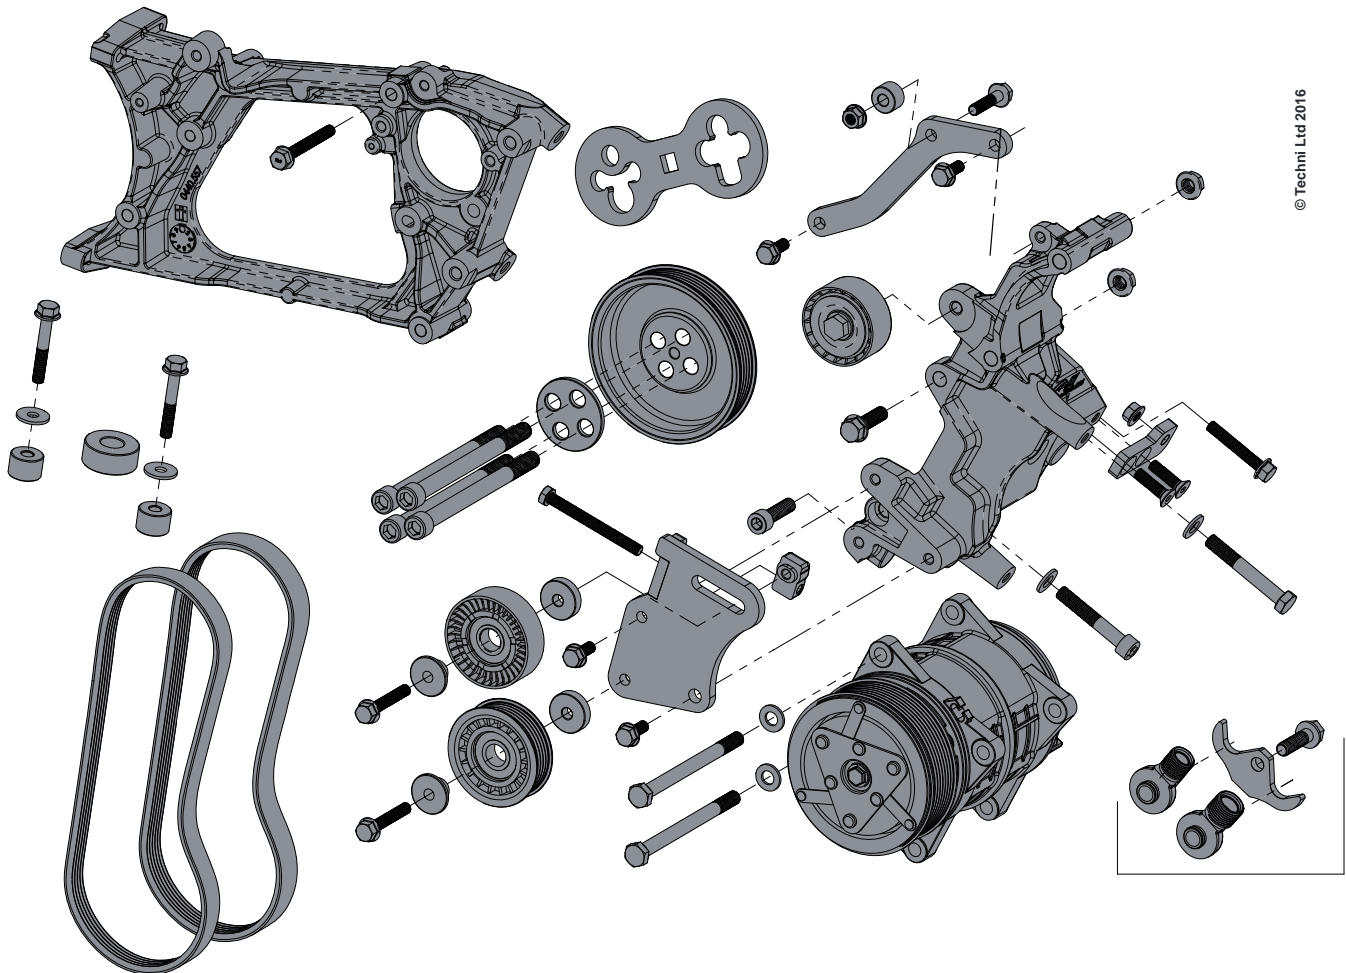

Compressor Mount Kit

Mercedes New Vito (W447) Euro 6 (+ AC) 10.2014>

Model Type : 114 / 116 /119 BlueTEC
 Engine Type : OM 651 DE22LA

KIT NOS	DESCRIPTION	COMPRESSOR
0500.7912	CMK SP - Mercedes New Vito (W447) Euro 6 (+ AC) 10.2014>	SELTEC/QUE TM/QP13,15

! Kit not compatible with 7G Tronic gearbox

Recommended Compressors

	TM-13	TM-15	QP-13	QP-15
Comp No.	0381.0202	0381.0002	0391.0202	0391.0002
OE No.	435-45120	488.45120	QP13-1302	QP15-1172
Mounting	Ear	Ear	Ear	Ear
Rotor	8PV	8PV	8PV	8PV
GL	46.55mm	46.55mm	46.55mm	46.55mm
Armature	3E	3E	3E	3E
Diameter	123	123	123	123
Voltage	12	12	12	12
Orientation	V	V	V	V
Fitting	3/4 x 7/8	3/4 x 7/8	3/4 x 7/8	3/4 x 7/8
Manifold	Bolt	Bolt	Bolt	Bolt