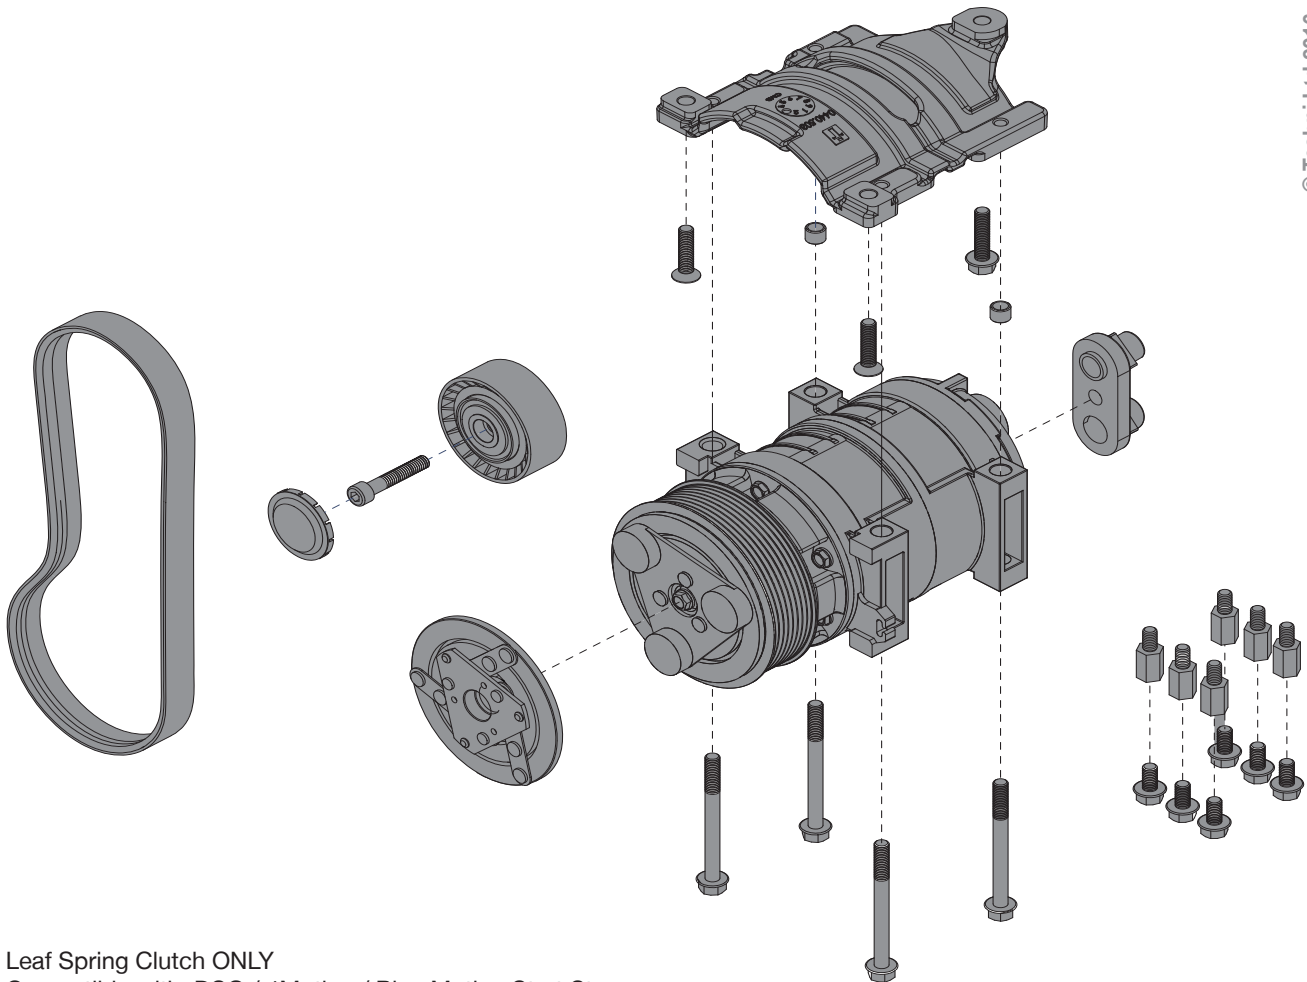

Compressor Mount Kit

Volkswagen Transporter T6 2.0L TDI Euro 5 (- AC) 10.2015>

Model Type : T26/T28/T30/T32

Engine Type : CAAA 84PS, CAAB 102PS, CAAC 140PS, CFCA 180PS

KIT NOS	DESCRIPTION	COMPRESSOR
0500.8012	CMK SP - Volkswagen Transporter T6 2.0L TDI Euro 5 (- AC) 10.2015>	SELTEC/QUE TM/QP15

© Techni Ltd 2016

1 Leaf Spring Clutch ONLY
 Compatible with: DSG / 4Motion / Blue Motion Start Stop

Recommended Compressors

	TM-15	QP-15
Comp No.	0381.5072	0391.5102
OE No.	-	-
Mounting	Direct	Direct
Rotor	8PV	8PV
GL	-	-
Armature	SL	SL
Diameter	123	123
Voltage	12	12
Orientation	H	H
Fitting	3/4 x 7/8	3/4 x 7/8
Manifold	Bolt	Bolt