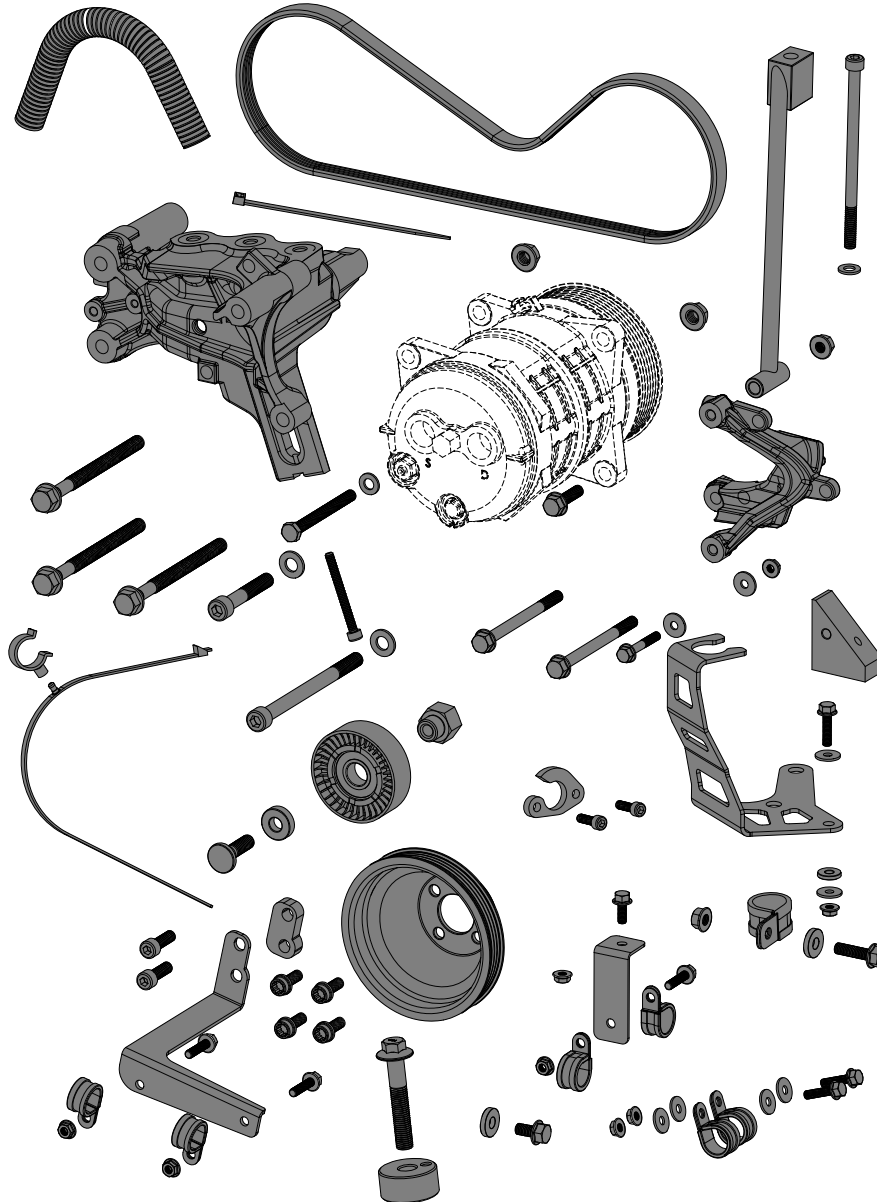

Compressor Mount Kit

VW TRANSPORTER 2.0L TDI EURO 6 PLUS (+ AC) 10.15>

Model Type : T26/T27/T28/T30/T32

Engine Type : 2.0l TDI Euro 6 plus

! Not compatible with 150kW engines

KIT NOS	DESCRIPTION	COMPRESSOR
0500.8022	CMK SP - VW TRANSPORTER 2.0L TDI (+ AC) 10.15>	SELTEC/QUE TM/QP13, 15

© Techni Ltd 2018

Recommended Compressors

	TM-13 HS	TM15-HS	QP13-HD	QP15-HD
Comp No.	0381.0352	0381.5002	0391.0352	0391.5002
OE No.	435-54122	435-55122	QP13-1274	QP15-1266
Mounting	Ear	Ear	Ear	Ear
Rotor	8PV	8PV	8PV	8PV
GL	46.55mm	46.55mm	46.55mm	46.55mm
Armature	SL	3E	SL	3E
Diameter	123	123	123	123
Voltage	12	12	12	12
Orientation	H	H	H	H
Fitting	3/4 x 7/8	3/4 x 7/8	3/4 x 7/8	3/4 x 7/8
Manifold	Bolt	Bolt	Bolt	Bolt