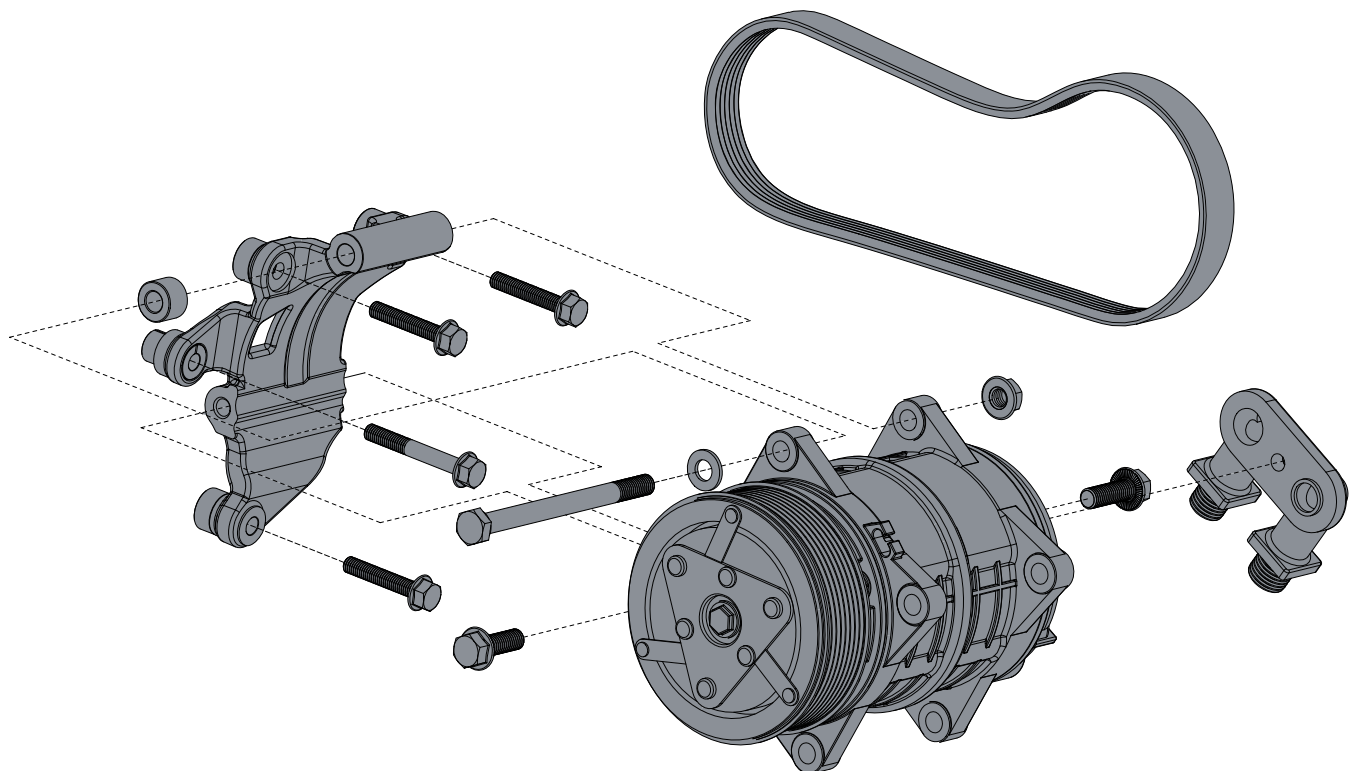

Compressor Mount Kit

Citroen Relay / Peugeot Boxer 2.0 BLUE HDI (-AC) 08.2016>

Model Type : 110 / 130 / 160 Blue HDI

Engine Type : 2.0 HDI - Euro 6 (DW10 FU)

KIT NOS	DESCRIPTION	COMPRESSOR
0500.8302	CMK SP - Citroen Relay / Peugeot Boxer 1.6 R9M (-AC) 08.16>	SELTEC/QUE TM/QP13, 15

Recommended Compressors

	TM-13	TM-15	QP-13	QP-15
Comp No.	0381.0152	0381.0802	0391.0152	0391.0802
OE No.	488.44320	488.44320	QP13-1150	QP15-1512
Mounting	Ear	Ear	Ear	Ear
Rotor	8PV	8PV	8PV	8PV
GL	46.55	46.55	46.55	46.55
Armature	SL	SL	SL	SL
Diameter	123	123	123	123
Voltage	12V	12V	12V	12V
Orientation	V	V	V	V
Fitting	3/4 x 7/8	3/4 x 7/8	3/4 x 7/8	3/4 x 7/8
Manifold	Bolt	Bolt	Bolt	Bolt