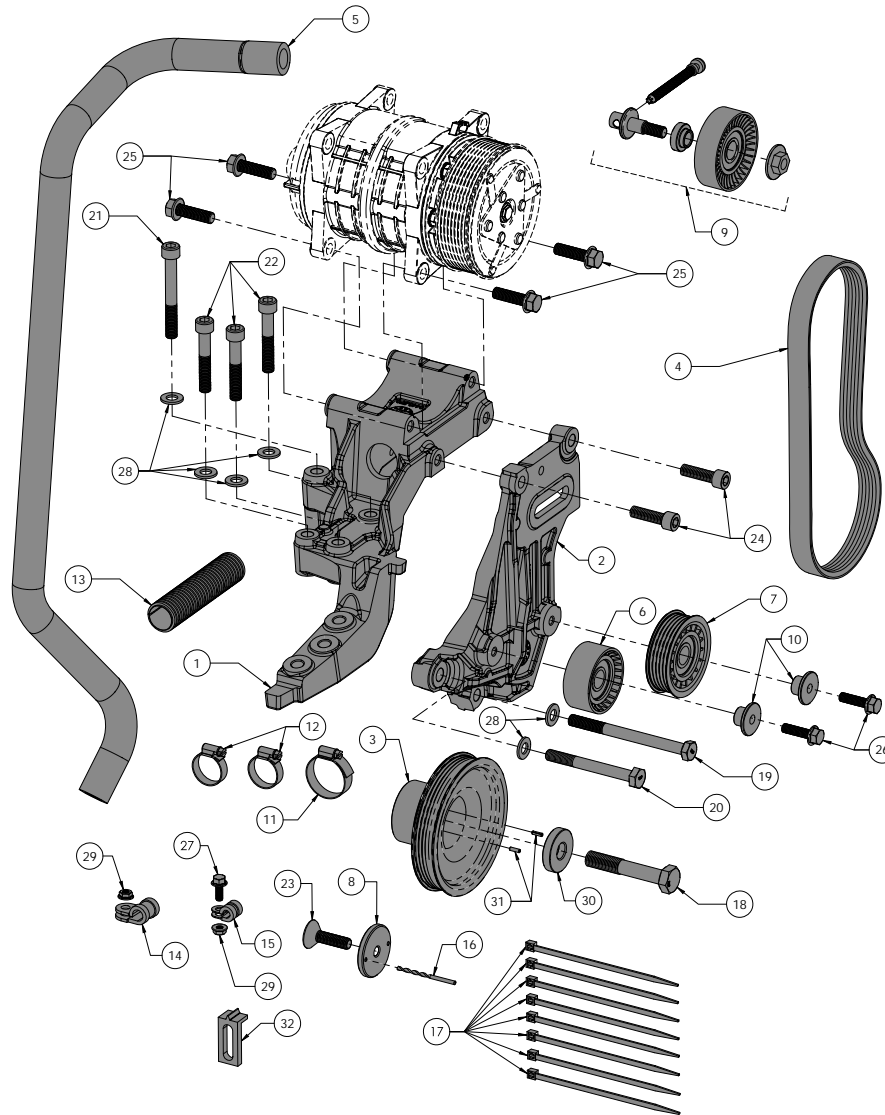

Compressor Mount Kit

CITROEN / PEUGEOT
 JUMPER / RELAY / BOXER

Model Type : 2.0 BLUE HDI 110/130/163 (+AC)

Engine Details: 2.0 HDI - Euro 6 (DW10 FUE/D/C)

KIT NOS	DESCRIPTION	COMPRESSOR
0500.8322	CMK ST - Citroen, Peugeot. Jumper / Relay / Boxer 08/2016 >	SELTEC/QUE TM/QP 13/15

© Techni Ltd 2017

Note: ONLY FOR VEHICLES **WITHOUT** STOP START

Recommended Compressors

SELTEC	TM 13-HS	TM 15-HS
Comp No.	0381.0202	0381.0002
OE No.	488.45120	488.55120
Mounting	Ear	Ear
Rotor	8PV	8PV
GL	46.55	46.55
Armature	3E	3E
Diameter	123	123
Voltage	12V	12V
Orientation	V	V
Fitting	3/4 x 7/8	3/4 x 7/8
Manifold	Bolt	Bolt

QUE	QP 13-HS	QP 15-HS
Comp No.	0391.0202	0391.0002
OE No.	QP13-1302	QP15-1171
Mounting	Ear	Ear
Rotor	8PV	8PV
GL	46.55	46.55
Armature	3E	3E
Diameter	123	123
Voltage	12V	12V
Orientation	V	V
Fitting	3/4 x 7/8	3/4 x 7/8
Manifold	Bolt	Bolt