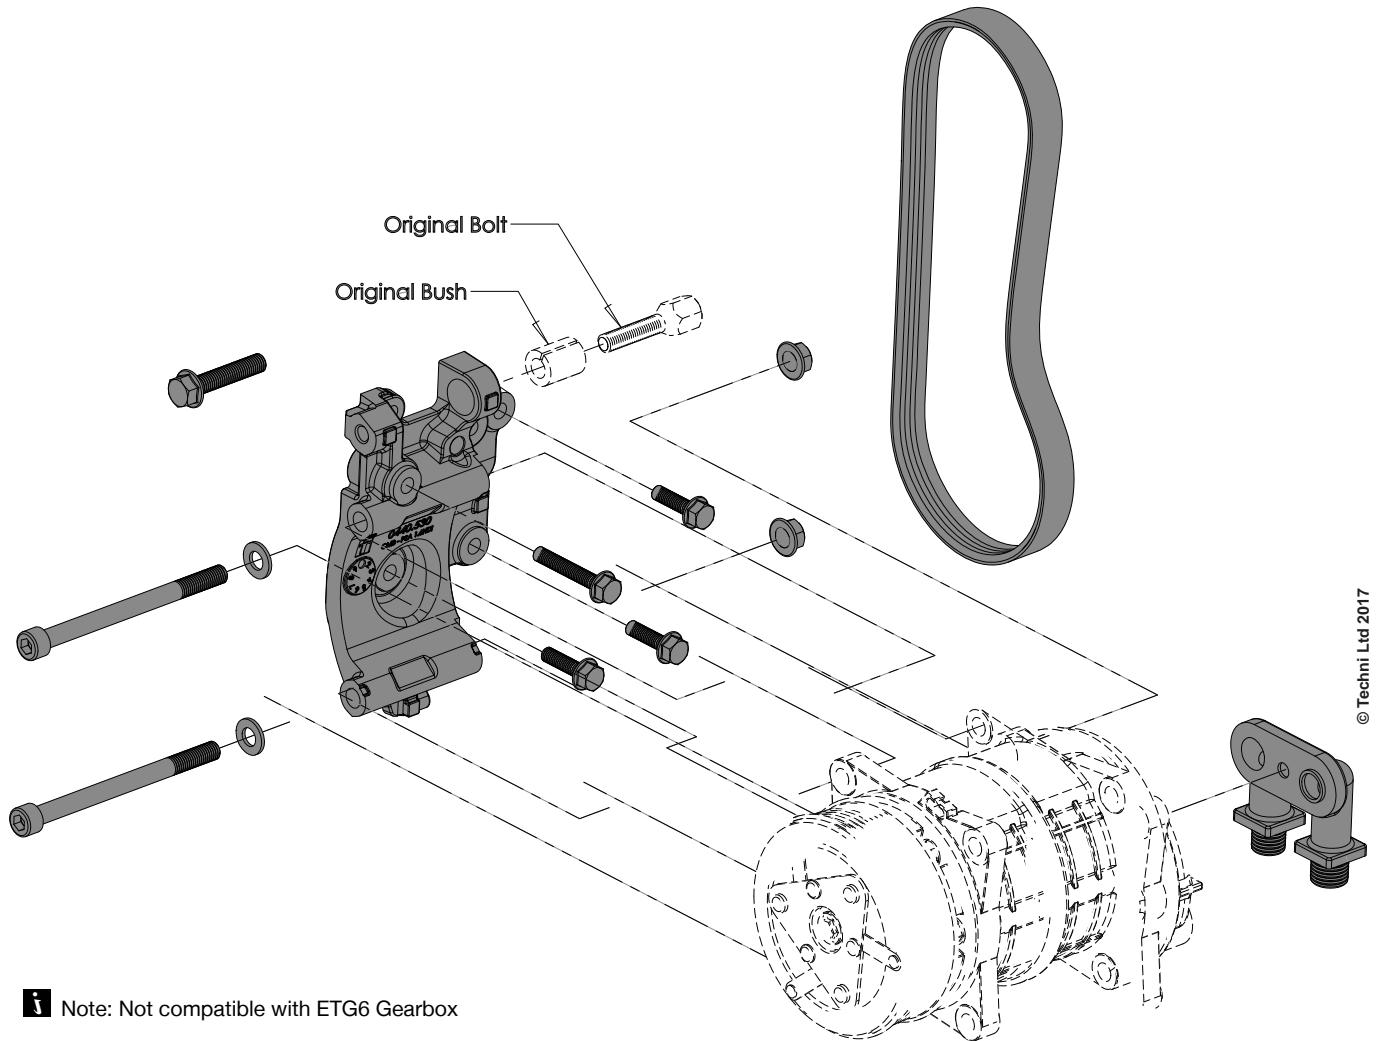

## Compressor Mount Kit

CITROEN Berlingo / Jumpy; PEUGEOT Dispatch / Partner; TOYOTA ProAce.

Model Type : 1.6 Blue HDi 75/95/100/115 09/2016 >

Engine Details: Euro 6 DV6 FDU 70/85 PS

KIT NOS	DESCRIPTION	COMPRESSOR
0500.8442	CMK ST - CITROEN Berlingo / Jumpy; PEUGEOT Dispatch / Partner; TOYOTA ProAce. 1.6 Blue HDi Euro 6 09/2016 >	SELTEC/QUE TM/QP13/15

## Recommended Compressors

	TM-13 HS	TM15-HS	QP13-HD	QP15-HD
Comp No.	0381.0832	0381.0832	0391.0832	0391.0842
OE No.	-	-	-	-
Mounting	Ear	Ear	Ear	Ear
Rotor	8PV	8PV	8PV	8PV
GL	-	-	-	-
Armature	SL	SL	SL	SL
Diameter	123	123	123	123
Voltage	12	12	12	12
Orientation	Inverted	Inverted	Inverted	Inverted
Fitting	3/4 x 7/8	3/4 x 7/8	3/4 x 7/8	3/4 x 7/8
Manifold	Bolt	Bolt	Bolt	Bolt