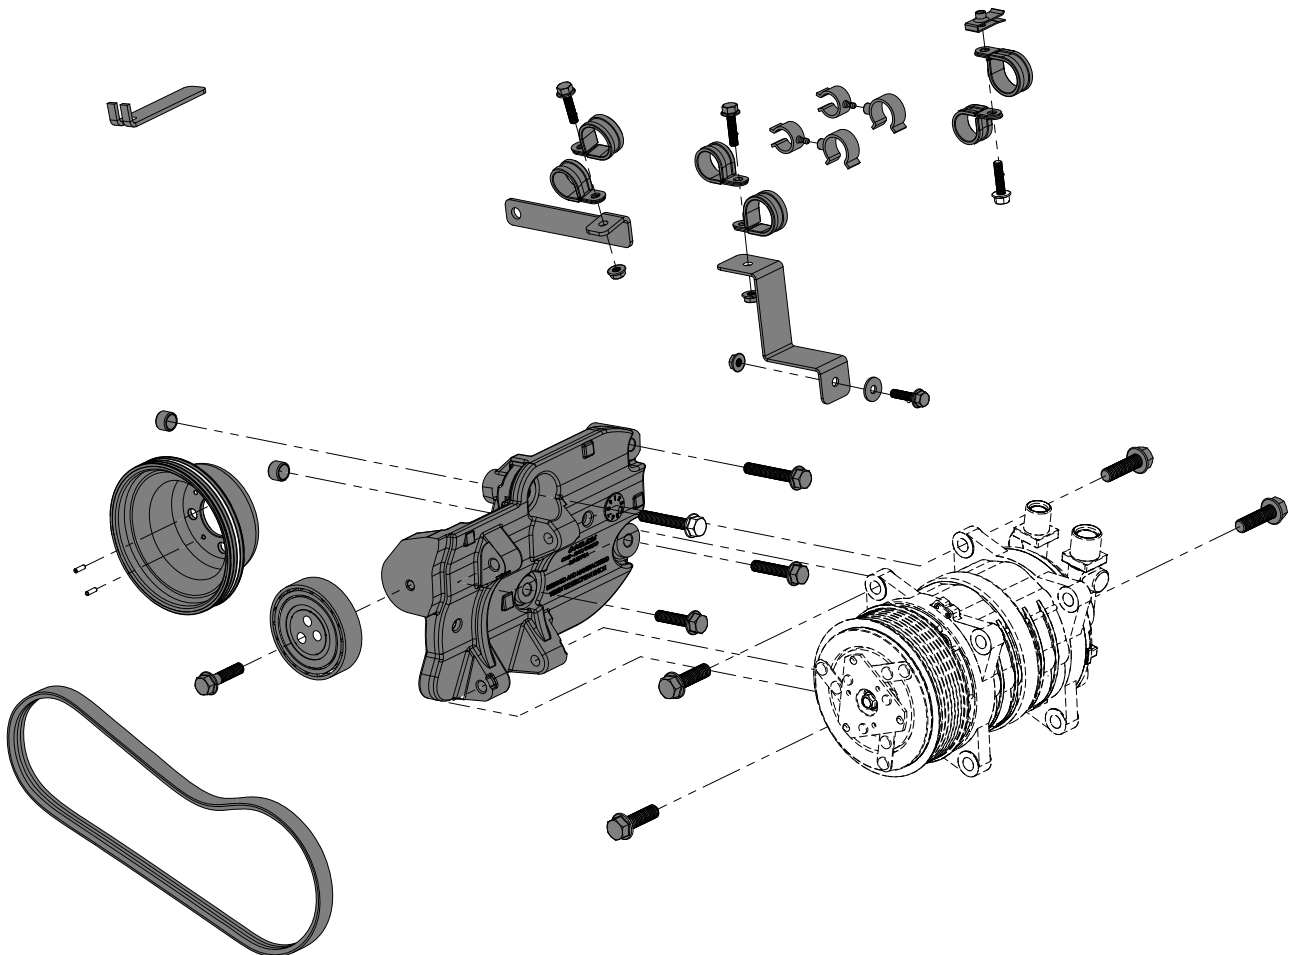

Compressor Mount Kit

IVECO DAILY

DAILY MY2017

Model Type : 35-120, 35-140, 35-160 inc. Hi-Matic

Engine Details: Euro 6 F1A - 116/136/156

KIT NOS	DESCRIPTION	COMPRESSOR
0500.8452	CMK ST - Iveco Daily MY2017 - 2.3L - Euro 6 F1A - 116/136/156	SELTEC/QUE TM/QP 13/15/16

Recommended Compressors

SELTEC	TM-13 HS	TM15-HS	TM16-HS
Comp No	0381.0352	0381.5002	0381.0372
Seltec No.	488.44122	488.45122	488.46122
Mounting	Ear	Ear	Ear
Rotor	8PV	8PV	8PV
Armature	3E	3E	3
Diameter	123	123	123
Voltage	12	12	12
Orientation	H	H	H
Fitting	3/4 x 7/8	3/4 x 7/8	3/4 x 7/8
Manifold	Bolt	Bolt	Bolt

SELTEC	TM-13 HS	TM15-HS	TM16-HS
Comp No	0391.0352	0391.5002	0391.0372
Seltec No.	QP12-1274	QP15-1266	QP16-1197
Mounting	Ear	Ear	Ear
Rotor	8PV	8PV	8PV
Armature	3E	3E	3E
Diameter	123	123	123
Voltage	12	12	12
Orientation	H	H	H
Fitting	3/4 x 7/8	3/4 x 7/8	3/4 x 7/8
Manifold	Bolt	Bolt	Bolt