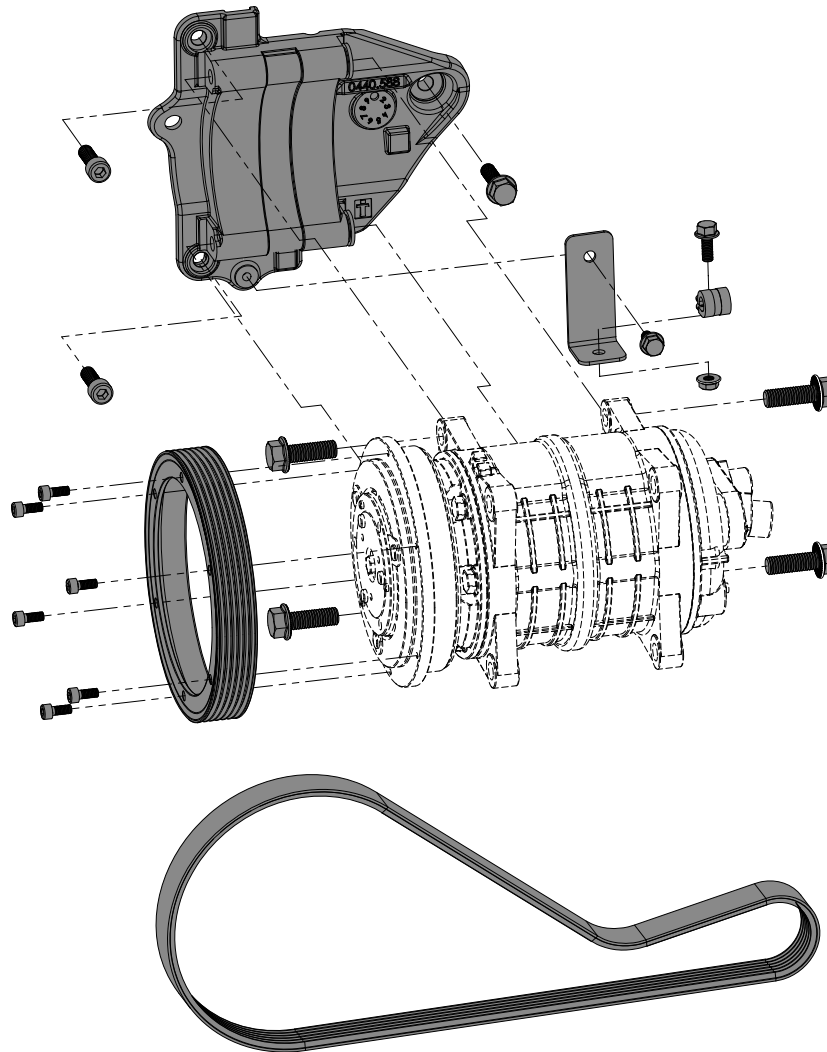

Compressor Mount Kit

MERCEDES BENZ

Sprinter

Model Type : 910

Engine Details: 2.1L

KIT NOS	DESCRIPTION	COMPRESSOR
0500.8852	Mercedes Benz Sprinter (910) - 2.1L 04.2018>	SELTEC/QUE TM/QP 13/15/16

Recommended Compressors

	TM-13 HS	TM15-HS	TM16-HS	QP-13 HS	QP-15 HS	QP-16 HS
Comp No	0381.0791	0381.0101	0381.0331	0391.0791	0391.0101	0391.0331
Valeo No.	488-45120	488-45120	435-56063	QP15-1302	QP15-1171	QP16-1581
Mounting	Ear	Ear	Ear	Ear	Ear	Ear
Rotor	1A	1A	1A	1A	1A	1A
Armature	SL	SL	SL	SL	SL	SL
Diameter	126	126	126	126	126	126
Voltage	12	12	12	12	12	12
Orientation	H	H	H	H	H	H
Fitting	3/4 x 7/8	3/4 x 7/8	3/4 x 7/8	3/4 x 7/8	3/4 x 7/8	3/4 x 7/8
Manifold	Bolt	Bolt	Bolt	Bolt	Bolt	Bolt