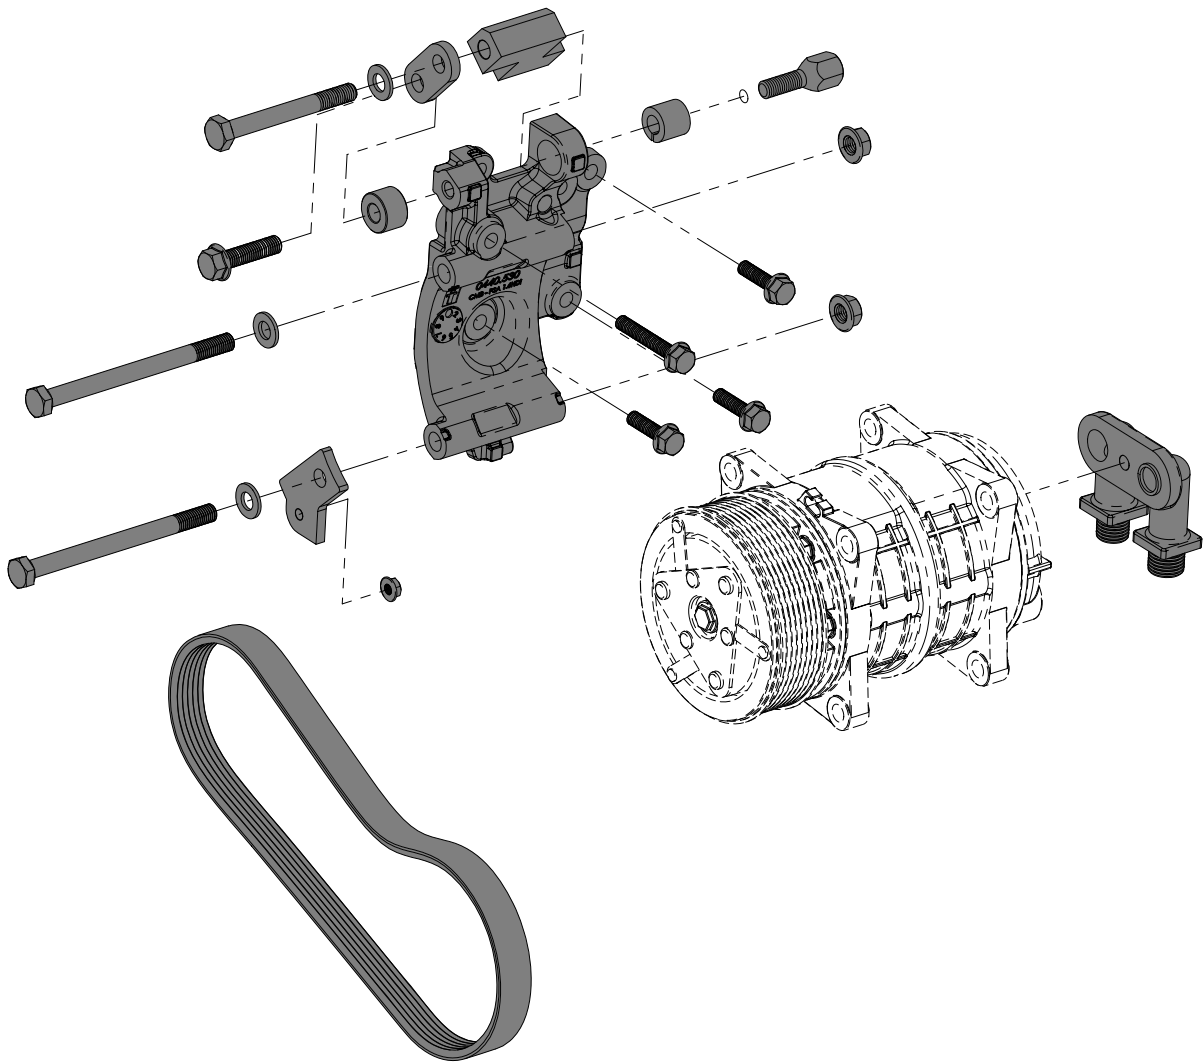

## Compressor Mount Kit

### FORD

#### New Connect

Model Type : 200, 210, 220, 230, 240 L1/L2

Engine Details: 1.5L Duratorq TDCI, DV5 75/100/120 PS

KIT NOS	DESCRIPTION	COMPRESSOR
0500.8972	Ford Transit Connect 1.5 TDCi EcoBlue 05.2018> Without AC	SELTEC/QUE TM/QP 13/15

**Note:** Only fits vehicles built from 28.05.2018