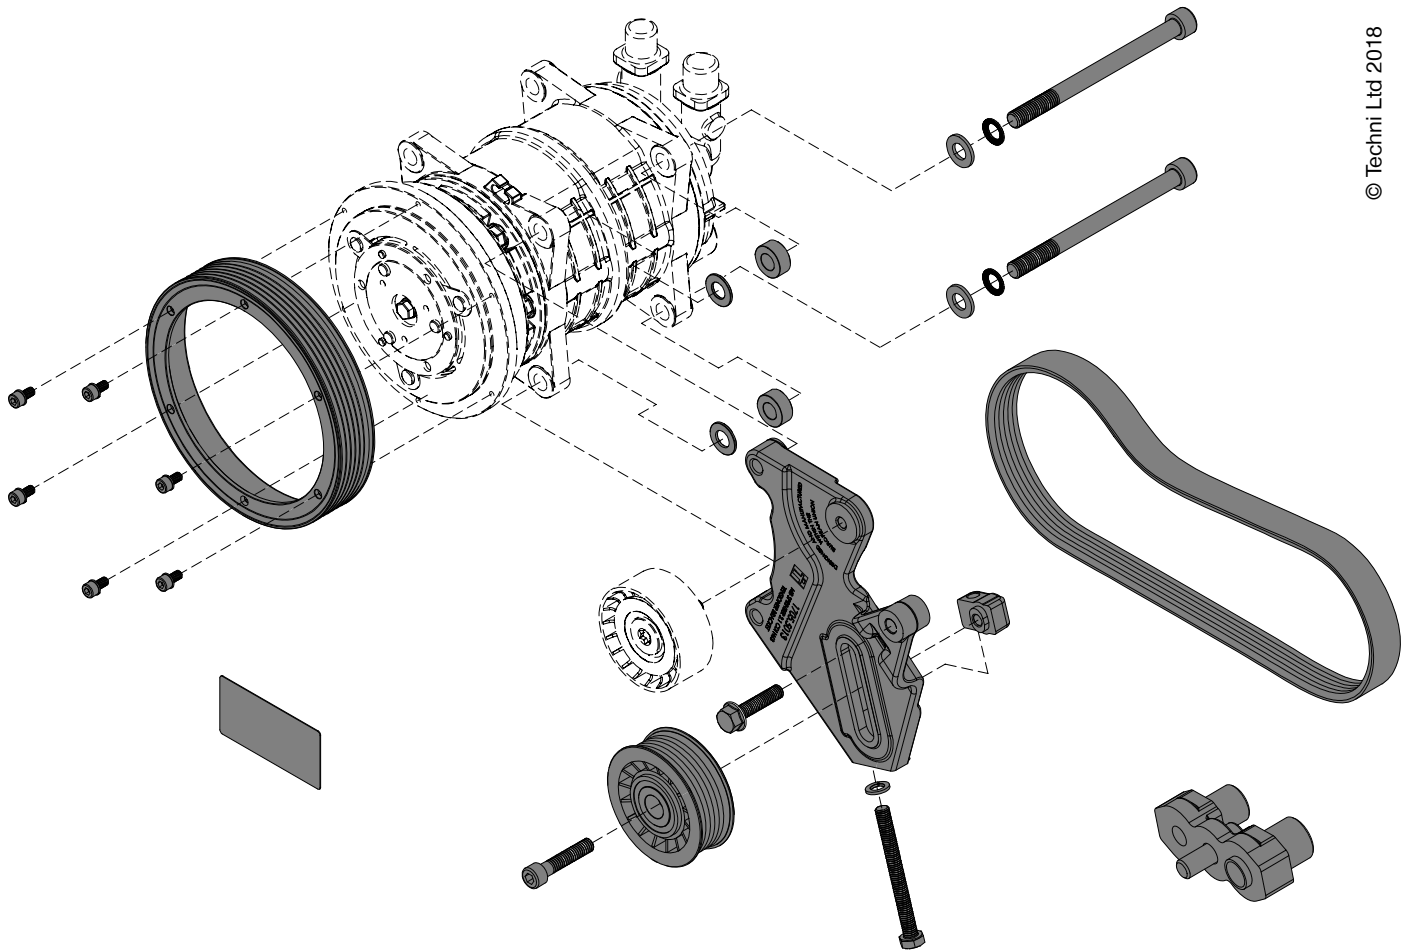

Compressor Mount Kit

MERCEDES BENZ

SPRINTER

Model Type : 210 / 214 / 310 / 314 / 510 / 213 / 313 / 413 / 513 / 216 / 316 / 416 / 514 / 516 CDI BLUETEC E6

Engine Details: 2.1L OM651

KIT NOS	DESCRIPTION	COMPRESSOR
0500.8722	CMK ST - MB Sprinter 2.1 CDI / BlueTEC (OM651) 10.13>04.18 Euro 5b+ / 6	SELTEC/QUE TM/QP 13/15/16

© Techni Ltd 2018

Note: Must have option N63 Fitted

Recommended Compressors

SELTEC	TM-13 HS	TM15-HS	TM16-HS
Comp No	0381.0492	0381.0092	0831.0292
Que No.	-	488-45063	488-46063
Mounting	Ear	Ear	Ear
Rotor	1A	1A	1A
Armature	SL	SL	SL
Diameter	126	126	126
Voltage	12	12	12
Orientation	V	V	V
Fitting	3/4 x 7/8	3/4 x 7/8	3/4 x 7/8
Manifold	Bolt	Bolt	Bolt

QUE	QP13-HD	QP15-HD	QP16-HD
Comp No	0391.0492	0391.0092	0391.0292
Que No.	-	QP15-1166	-
Mounting	Ear	Ear	Ear
Rotor	1A	1A	1A
Armature	SL	SL	SL
Diameter	126	126	126
Voltage	12	12	12
Orientation	V	V	V
Fitting	3/4 x 7/8	3/4 x 7/8	3/4 x 7/8
Manifold	Bolt	Bolt	Bolt