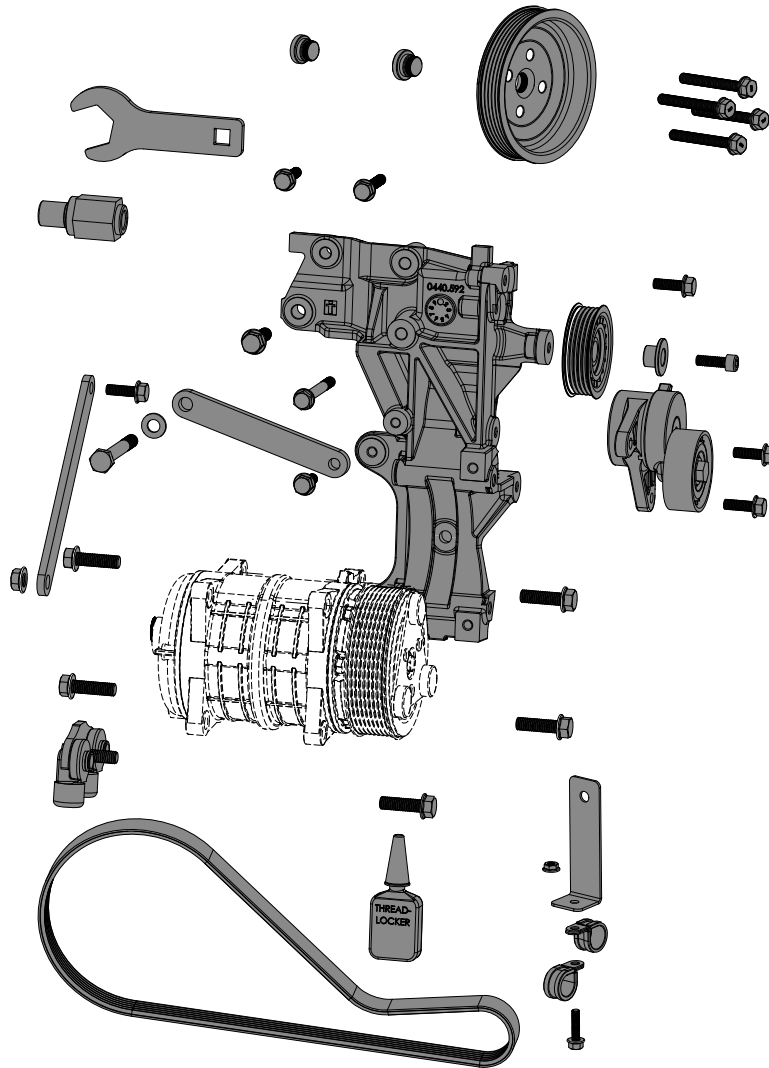

## Compressor Mount Kit

### Volkswagen / MAN

Model Type : Crafter RWD / TGE RWD

Engine Details: 2.0L

KIT NOS	DESCRIPTION	COMPRESSOR
0500.8862	Volkswagen / MAN - Crafter / TGE - 2.0L 2017>	SELTEC/QUE TM/QP 13/15/16 SD7L15

### Recommended Compressors

	TM-13 HS	TM-15 HS	TM-16 HS	QP-13 HD	QP-15 HD	QP-16 HD	SD7L15
Comp No	0381.0152	0381.0802	0381.0752	0391.0152	0391.0802	0391.0752	0370.0081
Valeo No.	435-54320	435-55320	-	QP13-1150	QP15-1512	-	8256 HT
Mounting	Ear	Ear	Ear	Ear	Ear	Ear	Ear
Rotor	8PV	8PV	8PV	8PV	8PV	8PV	8PV
GL	46.55mm	46.55mm	46.55mm	46.55mm	46.55mm	46.55mm	46.55
Armature	SL	SL	SL	SL	SL	SL	SL
Diameter	123	123	123	123	123	123	119
Voltage	12	12	12	12	12	12	12
Orientation	V	V	V	V	V	V	V
Fitting	3/4 x 7/8	3/4 x 7/8	3/4 x 7/8	3/4 x 7/8	3/4 x 7/8	3/4 x 7/8	3/4 x 7/8
Manifold	Bolt	Bolt	Bolt	Bolt	Bolt	Bolt	Bolt