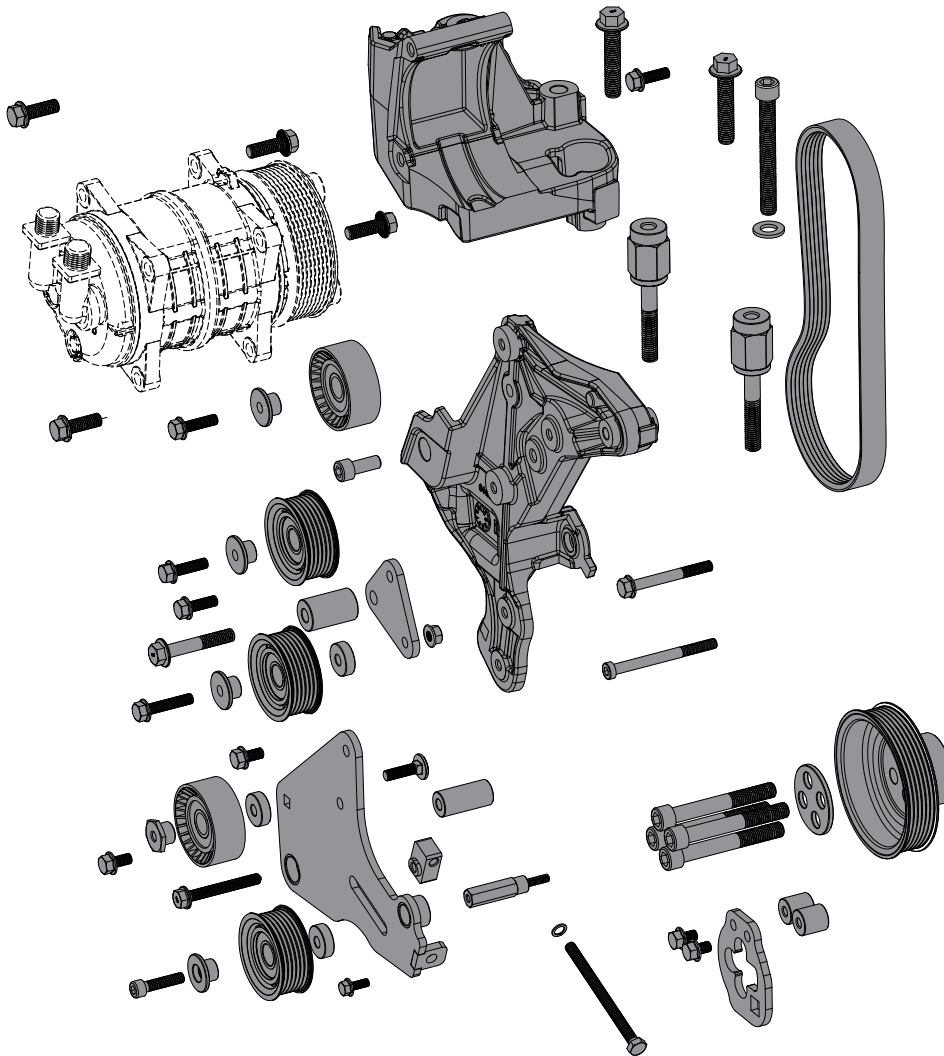

Compressor Mount Kit

Mercedes Benz

Model Type: Sprinter FWD (910)

Engine Details: 2.1L

Discription: Speed Reduction Kit

Compressor RPM: 3608 @ Max Engine Power Output

KIT NOS	DESCRIPTION	COMPRESSOR
0500.8882	CMK SP - MB Sprinter (910) 2.1 E6 OM651 (+ AC, -N63) 04.18> RHD	SELTEC/QUE TM/QP 13/15

Recommended Compressors

	TM-13 HS	TM-15 HS	QP-13 HD	QP-15 HD
Comp No	0381.0202	0381.0002	0391.0202	0391.0002
Valeo No.	435-54122	435-55122	QP13-1274	QP15-1266
Mounting	Ear	Ear	Ear	Ear
Rotor	8PV	8PV	8PV	8PV
GL	46.55mm	46.55mm	46.55mm	46.55mm
Armature	3E	3E	3E	3E
Diameter	123	123	123	123
Voltage	12	12	12	12
Orientation	V	V	V	V
Fitting	3/4 x 7/8	3/4 x 7/8	3/4 x 7/8	3/4 x 7/8
Manifold	Bolt	Bolt	Bolt	Bolt