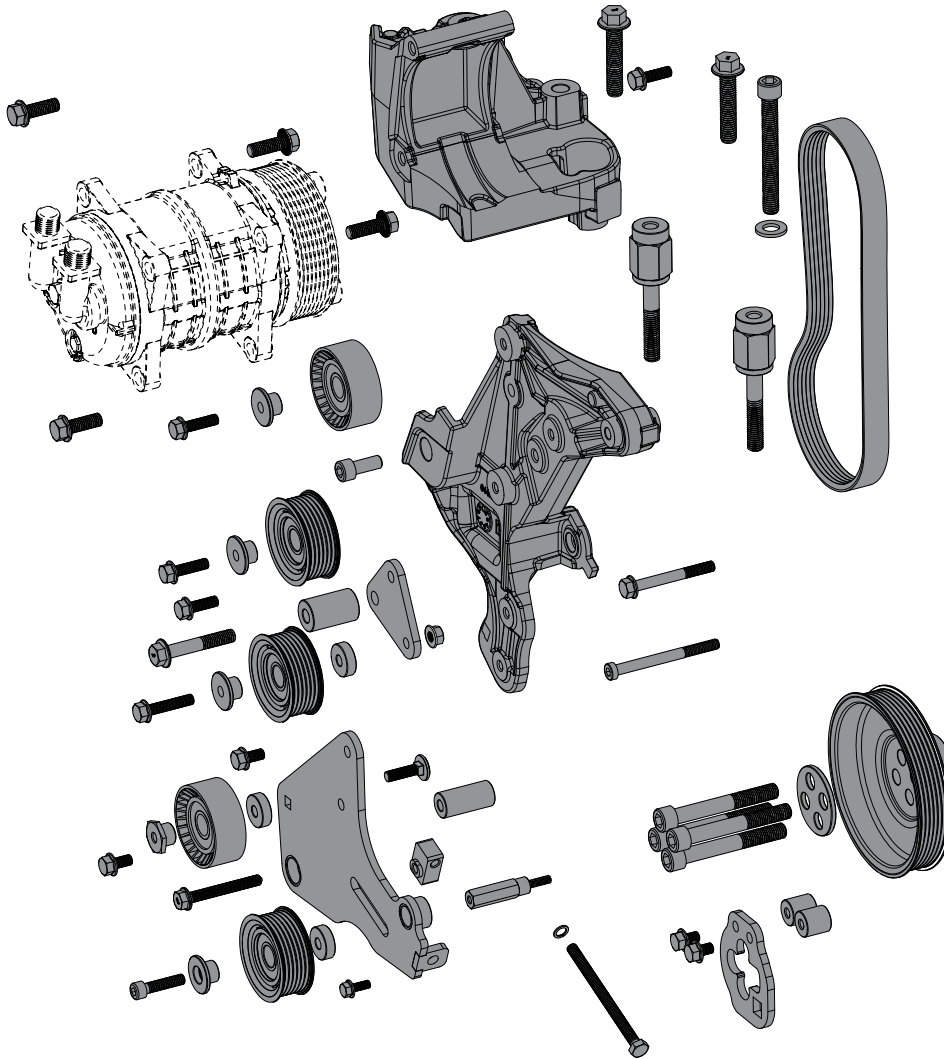

Compressor Mount Kit

Mercedes Benz

Model Type: Sprinter FWD (910)

Engine Details: 2.1L

Discription: Standard Kit

Compressor RPM: 4502 @ Max Engine Power Output

KIT NOS	DESCRIPTION	COMPRESSOR
0500.8892	CMK ST - MB Sprinter (910) 2.1 E6 OM651 (+ AC, -N63) 04.18> RHD	SELTEC/QUE TM/QP 13/15

Recommended Compressors

	TM-13 HS	TM-15 HS	QP-13 HD	QP-15 HD
Comp No	0381.0202	0381.0002	0391.0202	0391.0002
Valeo No.	435-54122	435-55122	QP13-1274	QP15-1266
Mounting	Ear	Ear	Ear	Ear
Rotor	8PV	8PV	8PV	8PV
GL	46.55mm	46.55mm	46.55mm	46.55mm
Armature	3E	3E	3E	3E
Diameter	123	123	123	123
Voltage	12	12	12	12
Orientation	V	V	V	V
Fitting	3/4 x 7/8	3/4 x 7/8	3/4 x 7/8	3/4 x 7/8
Manifold	Bolt	Bolt	Bolt	Bolt