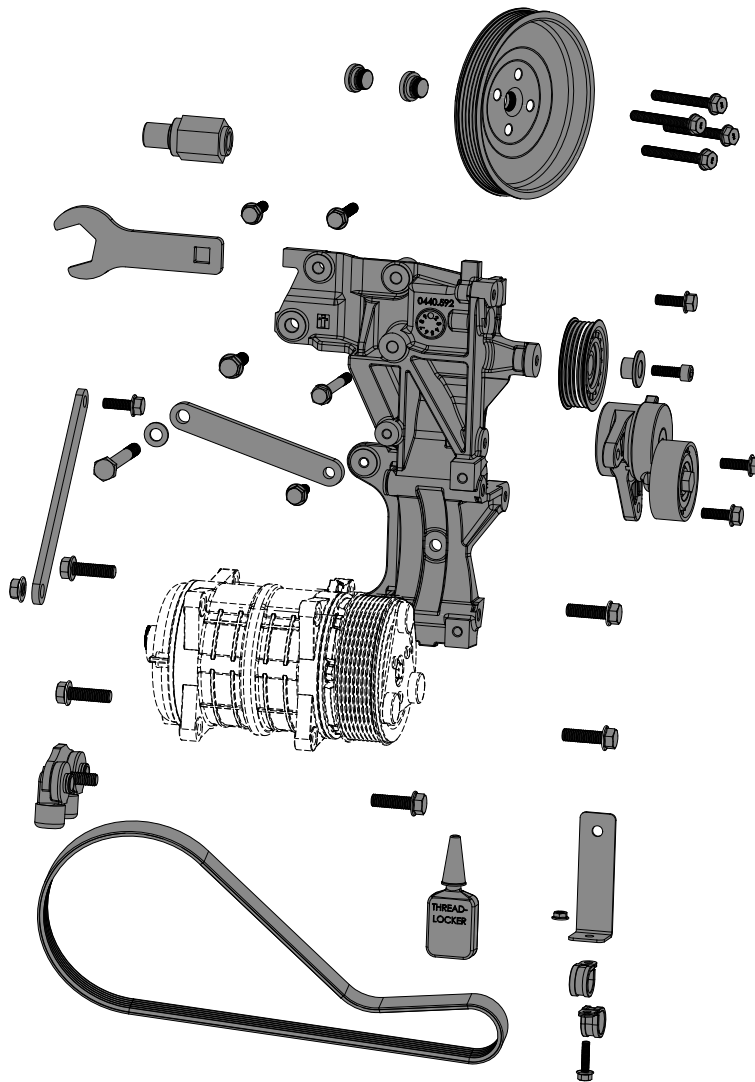

Compressor Mount Kit

Volkswagen / MAN

Model Type : Crafter RWD / TGE RWD

Engine Details: 2.0L

KIT NOS	DESCRIPTION	COMPRESSOR
0500.8872	Volkswagen / MAN - Crafter / TGE - 2.0L 2017>	SELTEC/QUE TM/QP 13/15/16 SD7L15

Recommended Compressors

	TM-13 HS	TM-15 HS	TM-16 HS	QP-13 HS	QP-15 HS	QP-16 HS	SD7H15
Comp No	0381.0202	0381.0002	0381.0312	0391.0202	0391.0002	0391.0312	0370.0061
Valeo No.	488-45120	488-55120	488-46134	QP13-1302	QP15-1171	QP16-1581	8103
Mounting	Ear	Ear	Ear	Ear	Ear	Ear	Ear
Rotor	8PV	8PV	8PV	8PV	8PV	8PV	8PV
GL	46.55mm	46.55mm	46.55mm	46.55mm	46.55mm	46.55mm	46.55
Armature	3E	3E	3E	3E	3E	3E	5L
Diameter	123	123	123	123	123	123	119
Voltage	12	12	12	12	12	12	12
Orientation	V	V	V	V	V	V	V
Fitting	3/4 x 7/8	3/4 x 7/8	3/4 x 7/8	3/4 x 7/8	3/4 x 7/8	3/4 x 7/8	3/4 x 7/8
Manifold	Bolt	Bolt	Bolt	Bolt	Bolt	Bolt	Bolt