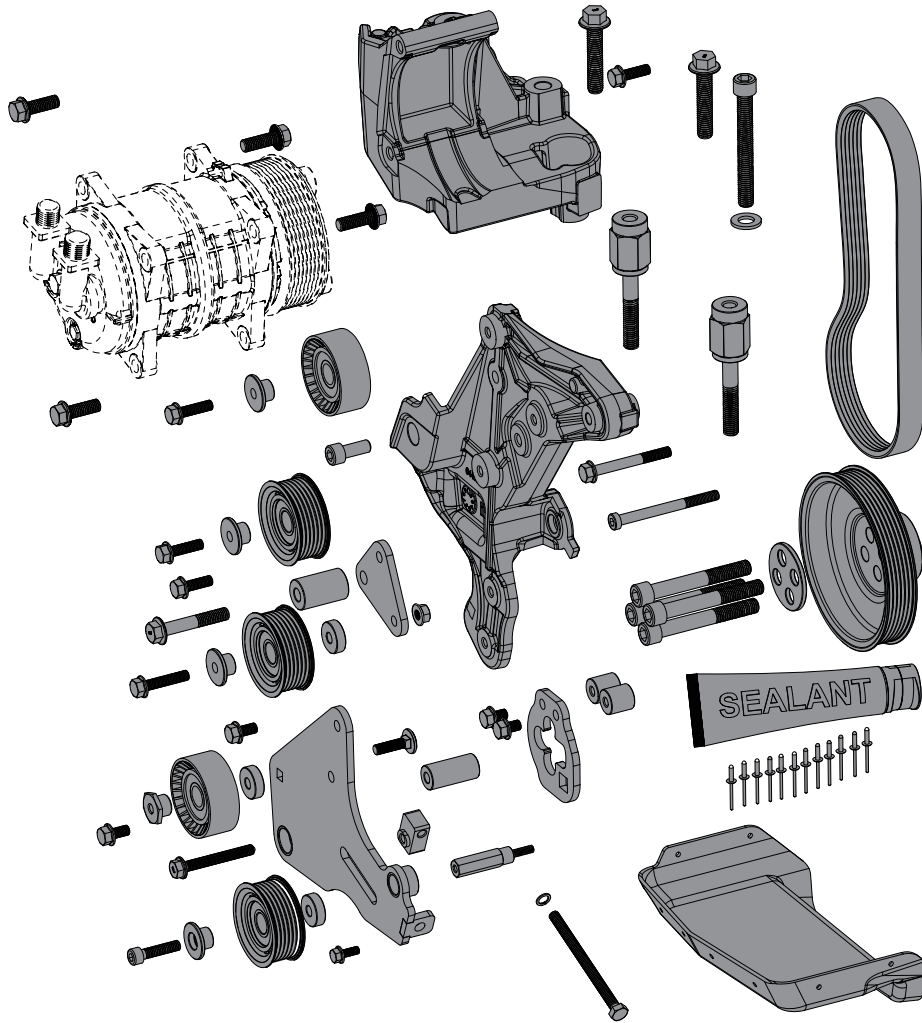

Compressor Mount Kit

Mercedes Benz

Model Type: Sprinter FWD (910)

Engine Details: 2.1L

Discription: Standard Kit

Compressor RPM: 4502 @ Max Engine Power Output

KIT NOS	DESCRIPTION	COMPRESSOR
0500.9142	CMK ST - MB Sprinter (910) 2.1 E6 OM651 (+ AC, -N63) 04.18> LHD	SELTEC/QUE TM/QP 13/15

Recommended Compressors

	TM-13 HS	TM-15 HS	QP-13 HD	QP-15 HD
Comp No	0381.0202	0381.0002	0391.0202	0391.0002
Valeo No.	435-54122	435-55122	QP13-1274	QP15-1266
Mounting	Ear	Ear	Ear	Ear
Rotor	8PV	8PV	8PV	8PV
GL	46.55mm	46.55mm	46.55mm	46.55mm
Armature	3E	3E	3E	3E
Diameter	123	123	123	123
Voltage	12	12	12	12
Orientation	V	V	V	V
Fitting	3/4 x 7/8	3/4 x 7/8	3/4 x 7/8	3/4 x 7/8
Manifold	Bolt	Bolt	Bolt	Bolt