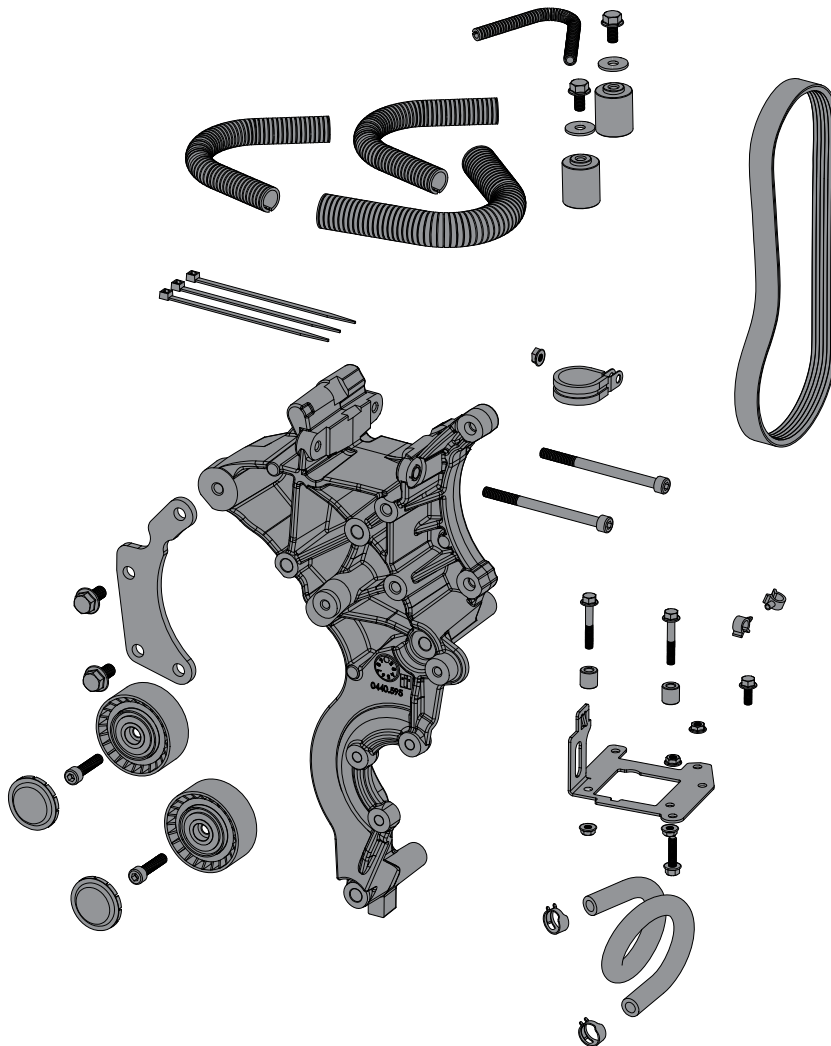

## Compressor Mount Kit

New Product Release # 0500.8132

**GMC Savana / Chevrolet Express**
**Type:** Cargo Van, Passenger Van, Cutaway

**Engine Details:** 6.0L V8 Vortec Gas

**Discription:** Standard Kit

**Compressor RPM:** 6000 @ 4000 Engine Speed

KIT NOS	DESCRIPTION	COMPRESSOR
0500.8132	CMK ST - GMC Savana / Chevrolet Express +AC, LHD+RHD, 2017MY>	SELTEC/QUE TM/QP 16/21 DIRECT MOUNT

**Note:** Vehicles manufactured with 105, 150 and 220 Amp Alternators

**Recommended Compressors**

	TM-16 HS	TM-21 HS	QP-16 HD	QP-21 HD
Comp No	0380.2011	0380.5321	0390.2011	0390.5321
Valeo No.	-	103-67260	QP16-1641	QP21-1657
Mounting	Direct	Direct	Direct	Direct
Rotor	8PV	8PV	8PV	8PV
GL	49.0mm	49.0mm	49.0mm	49.0mm
Armature	3E	3E	3E	3E
Diameter	119	127	119	127
Voltage	12	12	12	12
Orientation	H	H	H	H
Fitting	Pad	Pad	Pad	Pad
Manifold	Bolt	Bolt	Bolt	Bolt