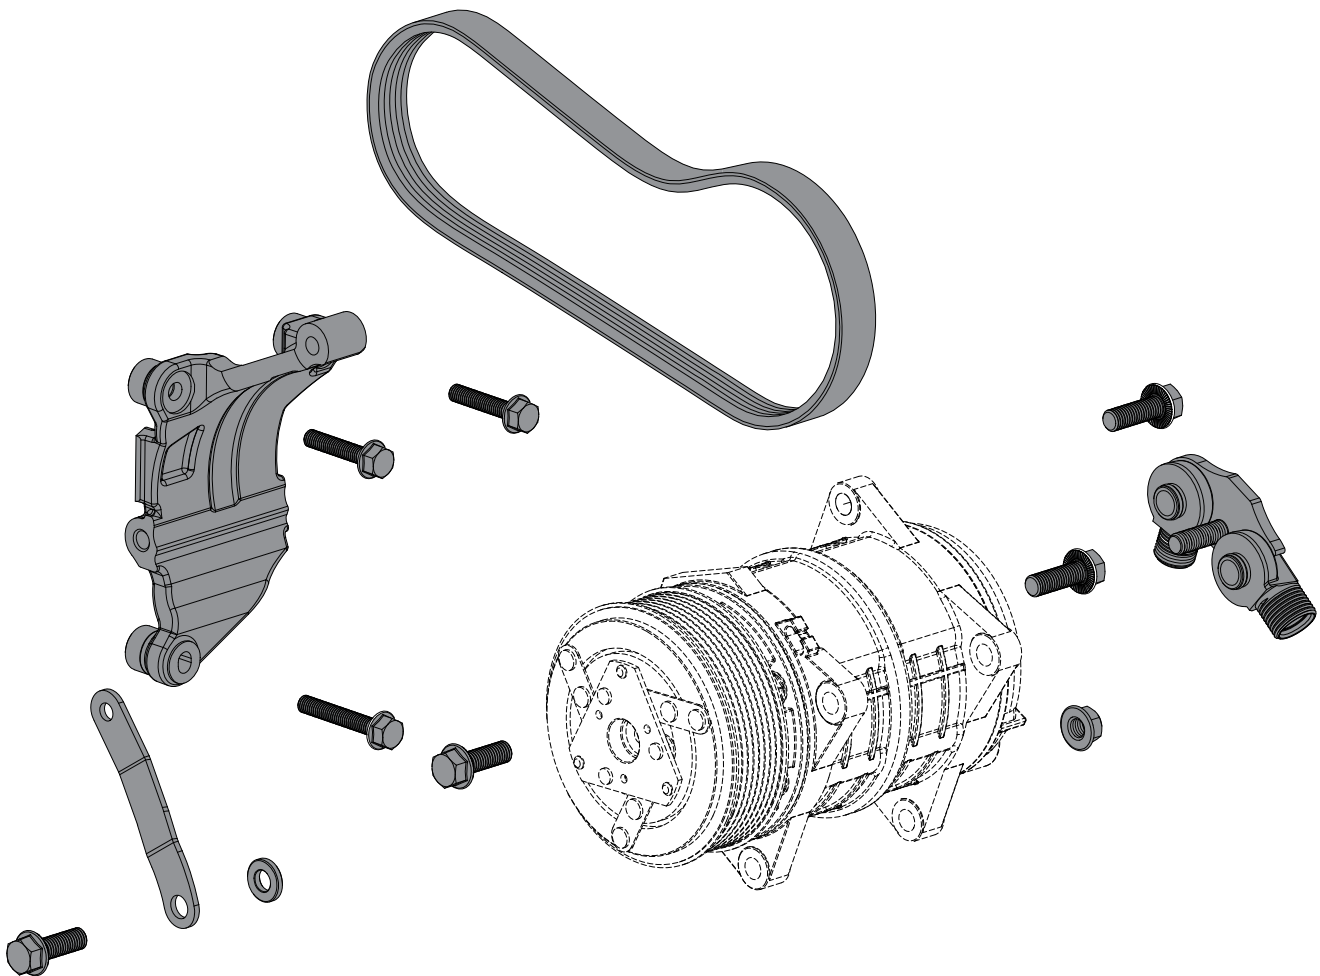

Compressor Mount Kit

CITROEN, PEUGEOT, VAUXHALL

Make: Berlingo, Partner, Combo

Model: 1.5 Blue HDi / BlueInjection

Engine Details: DV5 75/100/130 PS

Discription: Standard Kit

Compressor RPM: 5109 @ Max Engine Power Output

KIT NOS	DESCRIPTION	COMPRESSOR
0500.9232	Citroen berlingo, Peugeot Partner, Vauxhall Combo - 1.5 Blue HDi / BlueInjection, DV5 75/100/130 PS, 10.2018>, -AC	SELTEC/QUE TM/QP 13/15

Recommended Compressors

	TM-13 HS	TM-15 HS	QP-13 HS	QP-15 HS
Comp No.	0381.0152	0381.0802	0391.0152	0391.0802
Seltec No.	10354320	10355320	QP13-1235	QP15-1761
Mounting	Ear	Ear	Ear	Ear
Rotor	8PV	8PV	8PV	8PV
GL	46.55mm	46.55mm	46.55mm	46.55mm
Armature	SL	SL	SL	SL
Diameter	123	123	123	123
Voltage	24	24	12	12
Orientation	V	V	V	V
Fitting	3/4 x 7/8	3/4 x 7/8	3/4 x 7/8	3/4 x 7/8
Manifold	Bolt	Bolt	Bolt	Bolt