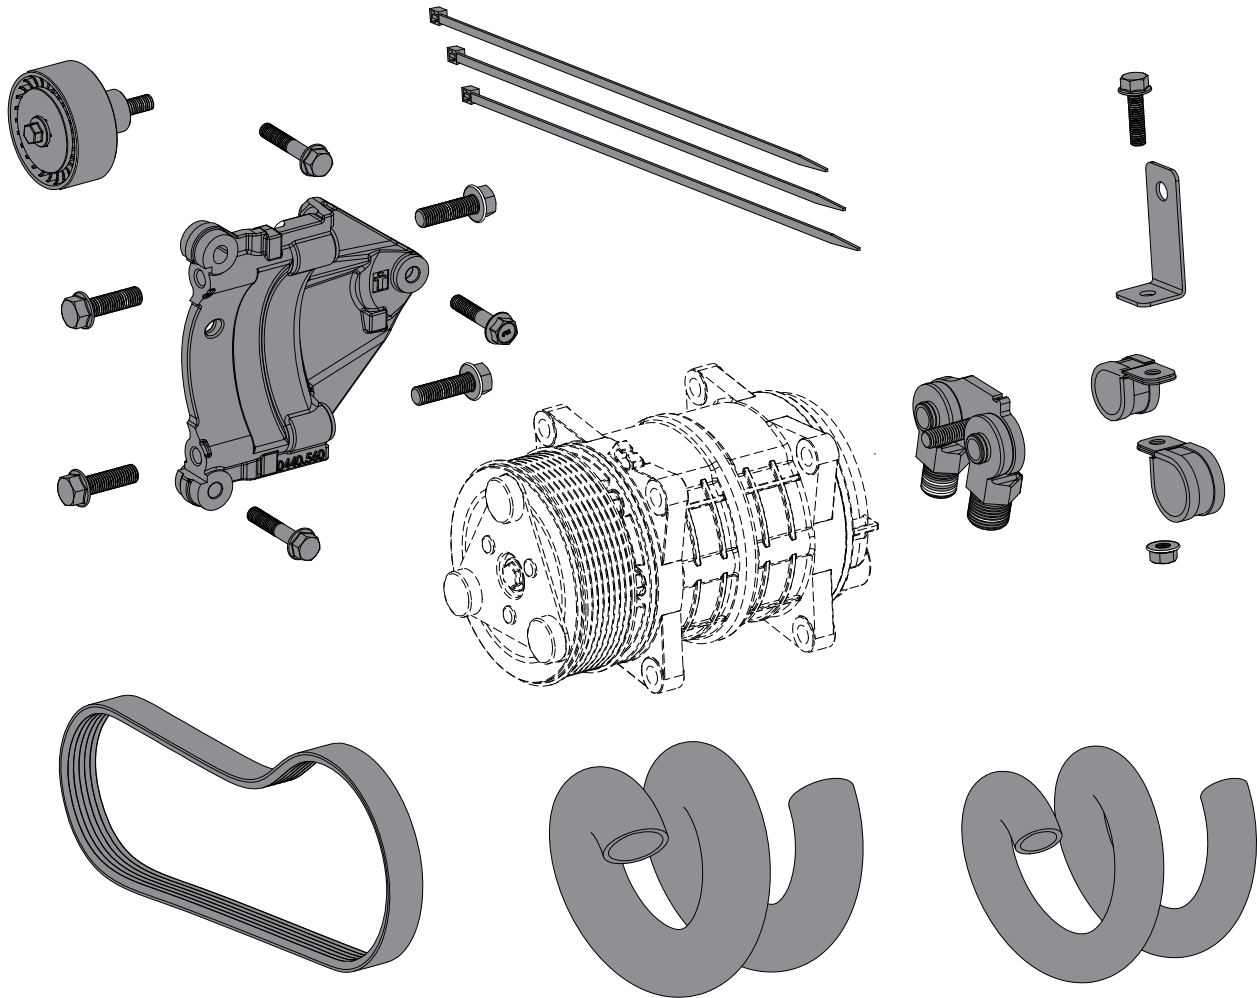

Compressor Mount Kit

FORD

Model Type: Transit Custom/ Transit Van FWD

Engine Details: 2.0L - Turbo Diesel Ecoblue Euro 6.2 (6d)

Discription: Standard Kit

Compressor RPM: 4560 @ Max Engine Power Output

KIT NOS	DESCRIPTION	COMPRESSOR
0500.9252	Ford Transit Custom/ Transit Van 2.0L Turbo Diesel Ecoblue Euro 6.2 (6d), 07.2019>, -AC, FWD	SELTEC/QUE TM/QP 13/15 SANDEN SD7H15

i Not suitable for Euro 6 vehicles with HPAS
 Not suitable for EcoBlue Hybrid (mHEV)

Recommended Compressors

	TM-13 HS	TM-15 HS	QP-13 HS	QP-15 HS	SD7H15
Comp No.	0381.0352	0381.5002	0391.0352	0391.5002	0370.0061
Seltec No.	435-54122	435-55122	QP13-1274	QP15-1266	8103
Mounting	Ear	Ear	Ear	Ear	Ear
Rotor	8PV	8PV	8PV	8PV	8PV
GL	46.55mm	46.55mm	46.55mm	46.55mm	46.55mm
Armature	3E	3E	3E	3E	SL
Diameter	123	123	123	123	123
Voltage	12	12	12	12	12
Orientation	H	H	H	H	V
Fitting	3/4 x 7/8	3/4 x 7/8	3/4 x 7/8	3/4 x 7/8	3/4 x 7/8
Manifold	Bolt	Bolt	Bolt	Bolt	-