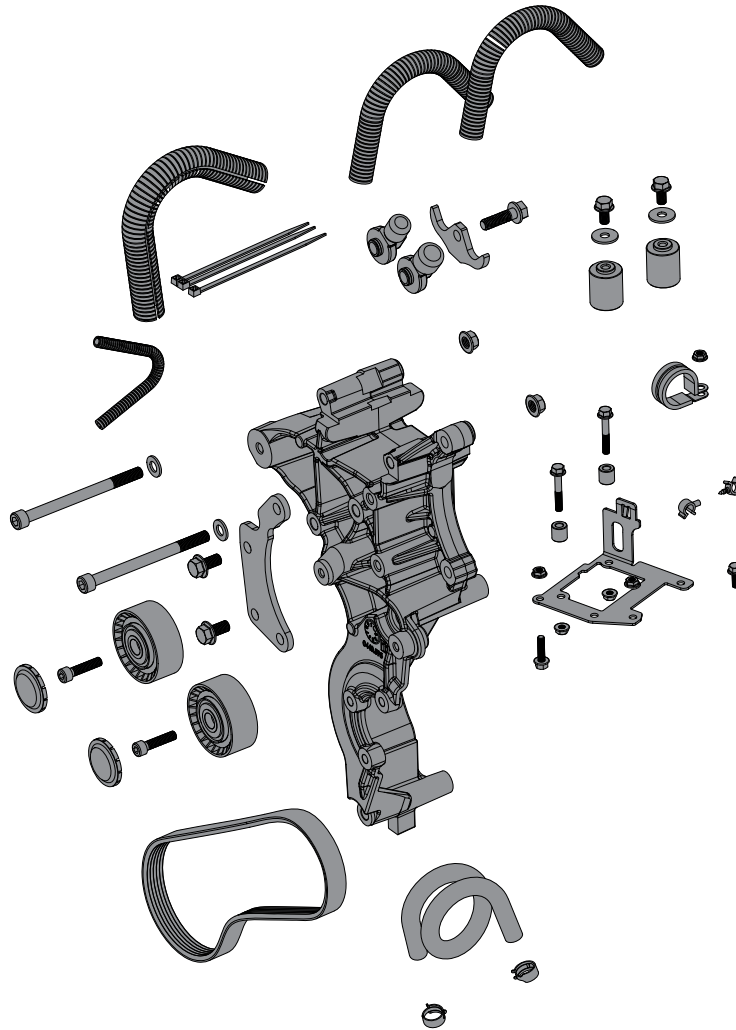

## Compressor Mount Kit

New Product Release # 0500.9172

1

**GMC Savana / Chevrolet Express**
**Type:** Cargo Van, Passenger Van, Cutaway

**Engine Details:** 6.0L V8 Vortec Gas

**Discription:** Standard Kit

**Compressor RPM:** 6000 @ 4000 Engine Speed

KIT NOS	DESCRIPTION	COMPRESSOR
0500.9172	CMK ST - GMC Savana / Chevrolet Express +AC, LHD+RHD, 2017MY>	SELTEC/QUE TM/QP 13/15/16 EAR MOUNT

**Note:** Vehicles manufactured with 105, 150 and 220 Amp Alternators

**Recommended Compressors**

	TM-13 HS	TM-15 HS	TM-16 HS	QP-13 HD	QP-15 HD	QP-16 HD
<b>Comp No</b>	0381.0202	0381.0002	0381.0312	0391.0202	0391.0002	0391.0312
<b>Valeo No.</b>	488-45120	488-55120	488-46134	QP13-1302	QP15-1171	QP16-1581
<b>Mounting</b>	Ear	Ear	Ear	Ear	Ear	Ear
<b>Rotor</b>	8PV	8PV	8PV	8PV	8PV	8PV
<b>GL</b>	46.55mm	46.55mm	46.55mm	46.55mm	46.55mm	46.55mm
<b>Armature</b>	3E	3E	3E	3E	3E	3E
<b>Diameter</b>	123	123	123	123	123	123
<b>Voltage</b>	12	12	12	12	12	12
<b>Orientation</b>	V	V	V	V	V	V
<b>Fitting</b>	3/4 x 7/8	3/4 x 7/8	3/4 x 7/8	3/4 x 7/8	3/4 x 7/8	3/4 x 7/8
<b>Manifold</b>	Bolt	Bolt	Bolt	Bolt	Bolt	Bolt