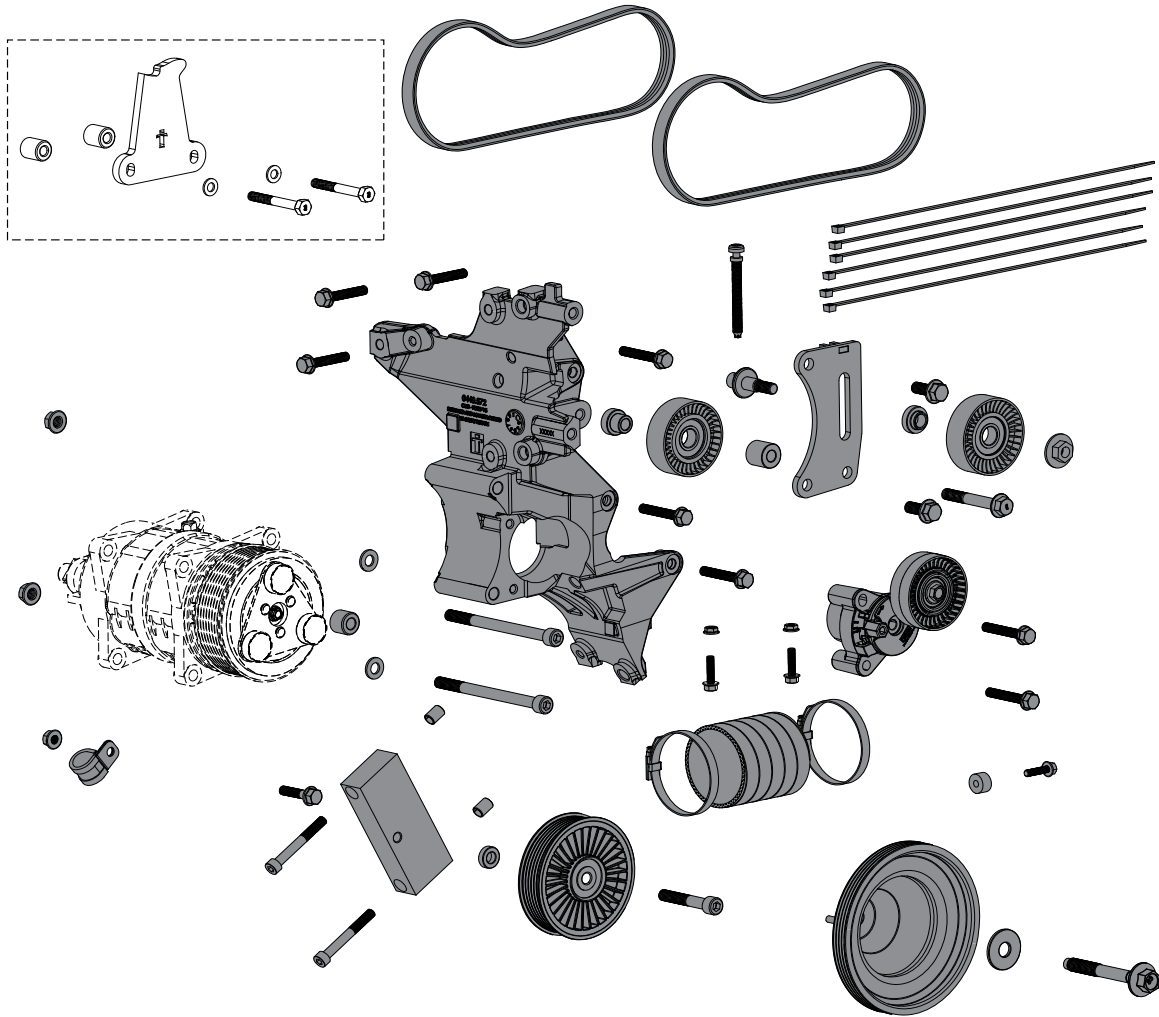

### FORD TRANSIT

**Model Type:** Cargo Van, Passenger Van, Cutaway + Chassis Cab

**Engine Details:** 3.5L - EcoBoost

**Discription:** Standard Kit

**Compressor RPM:** 6000 @ 4500 Engine Speed

KIT NOS	DESCRIPTION	COMPRESSOR
0500.9312	Ford Transit Van - 3.5L EcoBoost, 2020 MY>, +AC	SELTEC/QUE TM/QP 13/15/16 SANDEN SD7H15

The crankshaft pulley locking kit is not included

**i** Contact Techni requesting part number 2510.5221  
Single Alternator Only