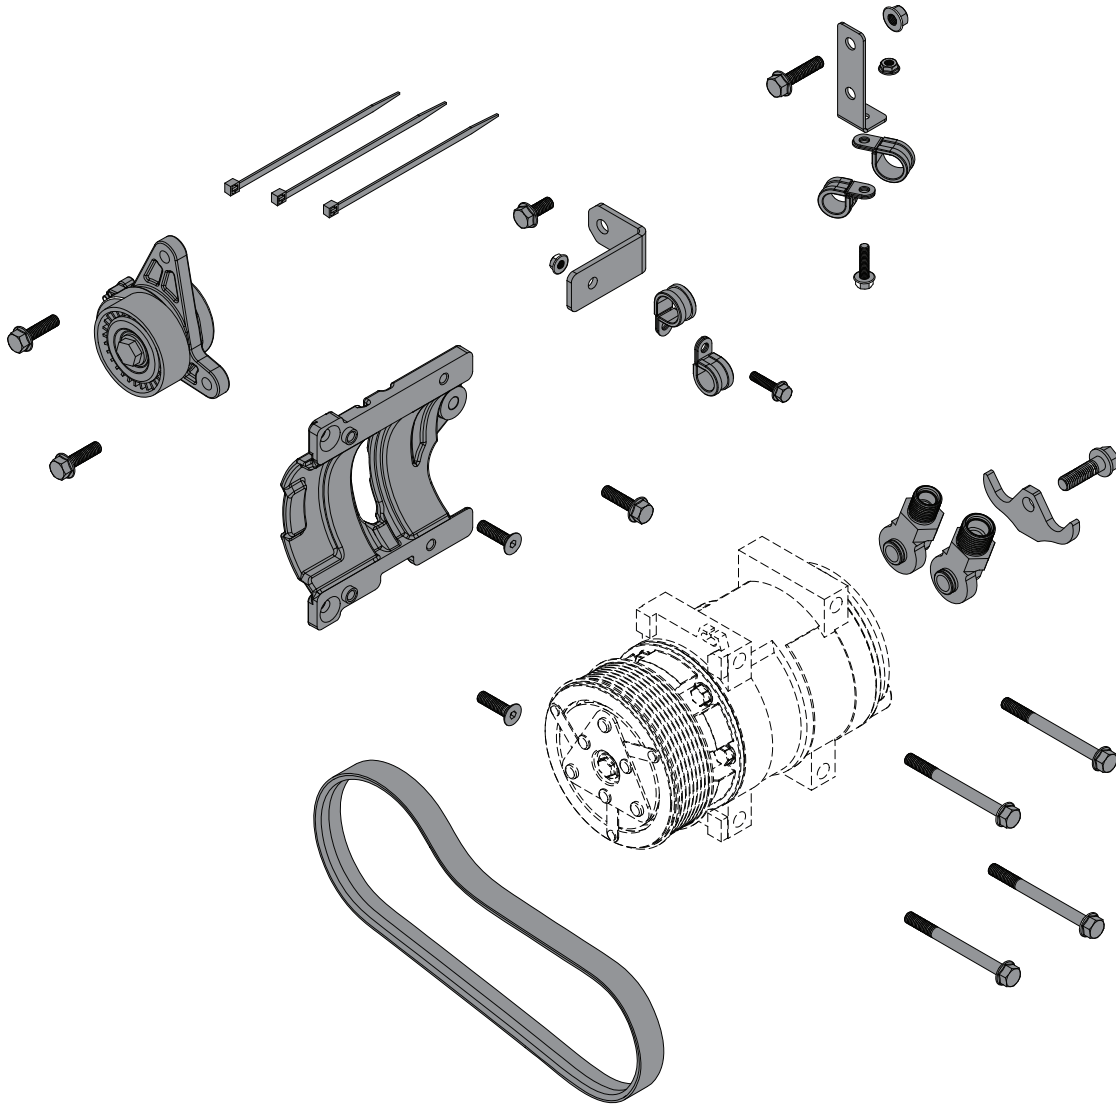

Compressor Mount Kit

 New Product Release
0500.9892
1
VOLKSWAGEN CADDY MKV
Model Type: 2.0L Tdi Euro 6D - TEMP

Engine Details: 75 / 102 / 150 PS

Discription: Standard Kit

Compressor RPM: 4350 @ Max engine power output

Fitting Time: 75 Minutes

KIT NOS	DESCRIPTION	COMPRESSOR
0500.9892	Volkswagen Caddy MkV - 2.0L Tdi Euro 6D - TEMP, 2021>, -AC	SELTEC/QUE TM/QP 15 Direct Mount

Recommended Compressors

SELTEC	TM-15 HS	QUE	QP-15 HS
Comp No	0381.5202	Comp No	0391.5202
Valeo No.	-	Que No.	-
Mounting	Direct	Mounting	Direct
Rotor	8PV	Rotor	8PV
GL	74.66mm	GL	74.66mm
Armature	SL	Armature	SL
Diameter	123	Diameter	123
Voltage	12	Voltage	12
Orientation	V	Orientation	V
Fitting	3/4 x 7/8	Fitting	3/4 x 7/8
Manifold	Bolt On	Manifold	Bolt On